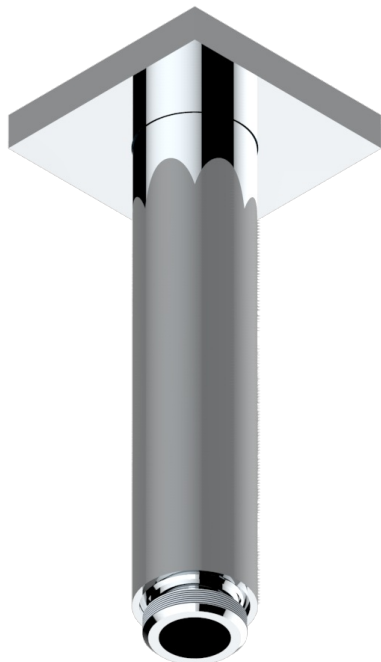

MASQUE DE FEMME SMOOTH METAL

A2U-82V/US

THG[®]
PARIS

Vertical shower arm ceiling mounted 1/2" connection

17748

12/02/2020

CHARACTERISTIC

- Masque de Femme Smooth metal
- Vertical shower arm ceiling mounted 1/2" connection

AVAILABLE FINITIONS

Black ceram - D30
Blush PVD - H62
Brass color PVD - H49
Brown bronze color PVD - F33
Chrome polished - A02
Chrome polished / gold polished - G02

Gold color PVD - H52
Gold mat - F07
Gold polished - F01
Graphite PVD - H64
Matt Umber PVD - H67
Matt blush PVD - H60

Matt brass color PVD - H50
Matt brown bronze color PVD - F34
Matt chrome (American satin) - C02
Matt gold color PVD - H53
Matt graphite PVD - H65
Matt nickel (American satin) - C01

Matt nickel color PVD - H56
Nickel antique / Sovereign - H28
Nickel color PVD - H55
Nickel polished - B01
Soft gold - F30
Soft matt gold - F31

Umber PVD - H66