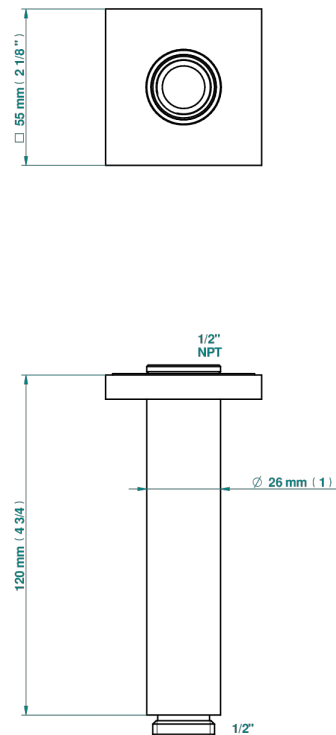

MASQUE DE FEMME SMOOTH METAL

A2U-82V/US

THG[®]
PARIS

Vertical shower arm ceiling mounted 1/2" connection

17748

12/02/2020

CHARACTERISTIC

- Masque de Femme Smooth metal
- Vertical shower arm ceiling mounted 1/2" connection