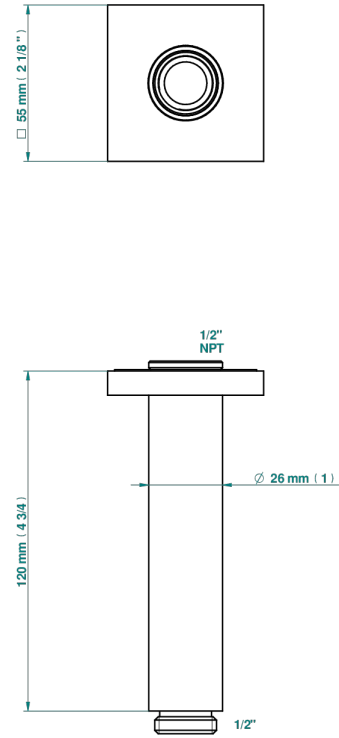

MASQUE DE FEMME, METAL GRABADO

A2T-82V/US

Vertical shower arm & flange ceiling mounted 1/2

THG[®]
PARIS

17748

12/02/2020

CARACTERÍSTICAS

- Masque de Femme, metal grabado
- Vertical shower arm & flange ceiling mounted 1/2