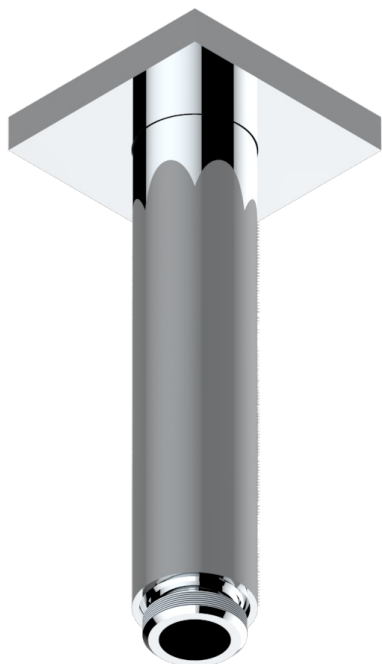

# MASQUE DE FEMME ENGRAVED METAL

A2T-82V/US

THG<sup>®</sup>  
PARIS

Vertical shower arm ceiling mounted 1/2" connection

17748

12/02/2020

## CHARACTERISTIC

- Masque de Femme Engraved Metal
- Vertical shower arm ceiling mounted 1/2" connection

## AVAILABLE FINITIONS

Black ceram - D30  
Blush PVD - H62  
Brass color PVD - H49  
Brown bronze color PVD - F33  
Chrome polished - A02  
Chrome polished / gold polished - G02

Gold color PVD - H52  
Gold mat - F07  
Gold polished - F01  
Graphite PVD - H64  
Matt Umber PVD - H67  
Matt blush PVD - H60

Umber PVD - H66