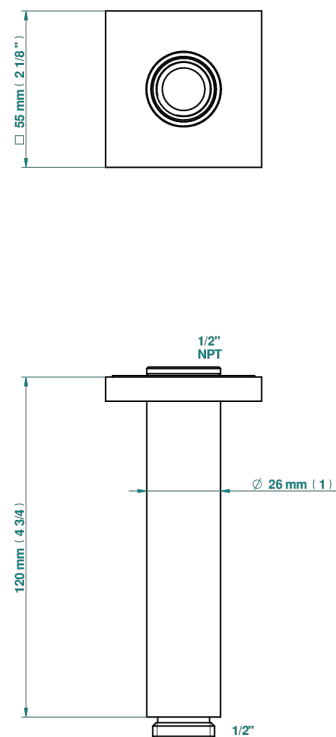

# MASQUE DE FEMME ENGRAVED METAL

A2T-82V/US

THG<sup>®</sup>  
PARIS

Vertical shower arm ceiling mounted 1/2" connection

17748

12/02/2020

## CHARACTERISTIC

- Masque de Femme Engraved Metal
- Vertical shower arm ceiling mounted 1/2" connection