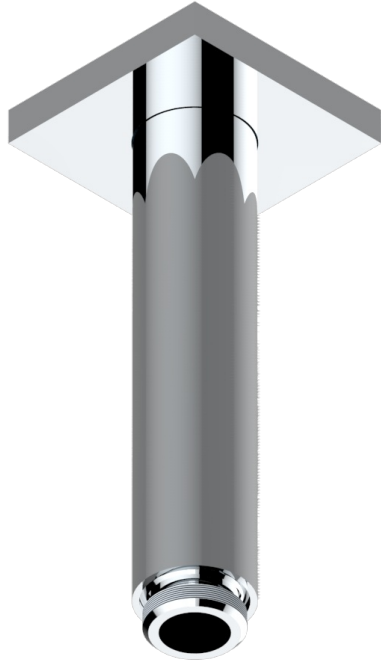

# MASQUE DE FEMME SOLAIRE

A2S-82V/US

Vertical shower arm ceiling mounted 1/2" connection

THG<sup>®</sup>  
PARIS

17748

12/02/2020

## CHARACTERISTIC

- Masque de Femme Solaire
- Vertical shower arm ceiling mounted 1/2" connection

## AVAILABLE FINITIONS

Black ceram - D30  
Chrome polished - A02  
Chrome polished / gold polished - G02  
Gold mat - F07  
Gold polished - F01  
Matt chrome (American satin) - C02

Matt nickel (American satin) - C01  
Nickel polished - B01  
Soft gold - F30  
Soft matt gold - F31