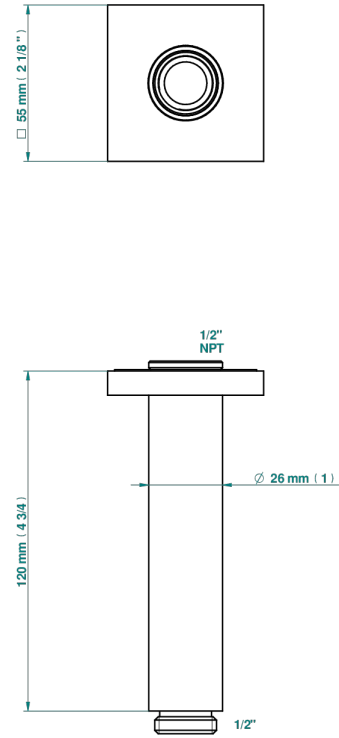

# MASQUE DE FEMME SOLAIRE

A2S-82V/US

Vertical shower arm ceiling mounted 1/2" connection

THG<sup>®</sup>  
PARIS

17748

12/02/2020

## CHARACTERISTIC

- Masque de Femme Solaire
- Vertical shower arm ceiling mounted 1/2" connection