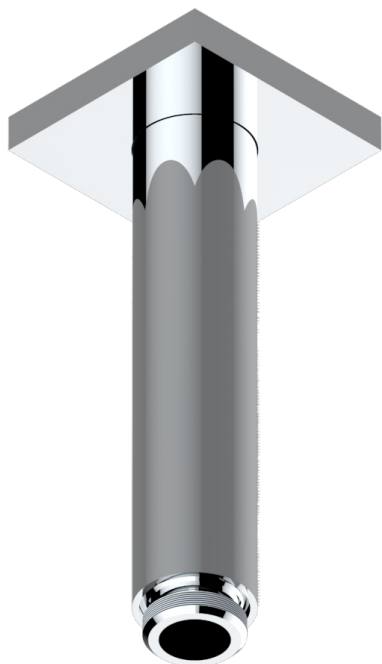

MASQUE DE FEMME LUNAIRE

A2R-82V/US

Vertical shower arm ceiling mounted 1/2" connection

THG[®]
PARIS

17748

12/02/2020

CHARACTERISTIC

- Masque de Femme Lunaire
- Vertical shower arm ceiling mounted 1/2" connection

AVAILABLE FINITIONS

Black ceram - D30
Chrome polished - A02
Chrome polished / gold polished - G02
Gold mat - F07
Gold polished - F01
Matt chrome (American satin) - C02

Matt nickel (American satin) - C01
Nickel polished - B01
Soft gold - F30
Soft matt gold - F31