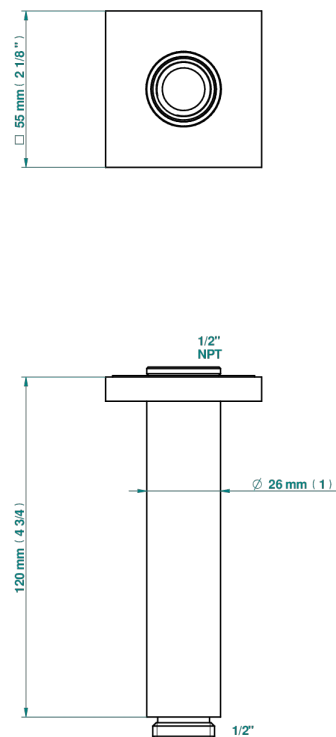

MASQUE DE FEMME LUNAIRE

A2R-82V/US

Vertical shower arm ceiling mounted 1/2" connection

THG[®]
PARIS

17748

12/02/2020

CHARACTERISTIC

- Masque de Femme Lunaire
- Vertical shower arm ceiling mounted 1/2" connection

AVAILABLE FINITIONS

Black ceram - D30
Chrome polished - A02
Chrome polished / gold polished - G02
Gold mat - F07
Gold polished - F01
Matt chrome (American satin) - C02

Matt nickel (American satin) - C01
Nickel polished - B01
Soft gold - F30
Soft matt gold - F31