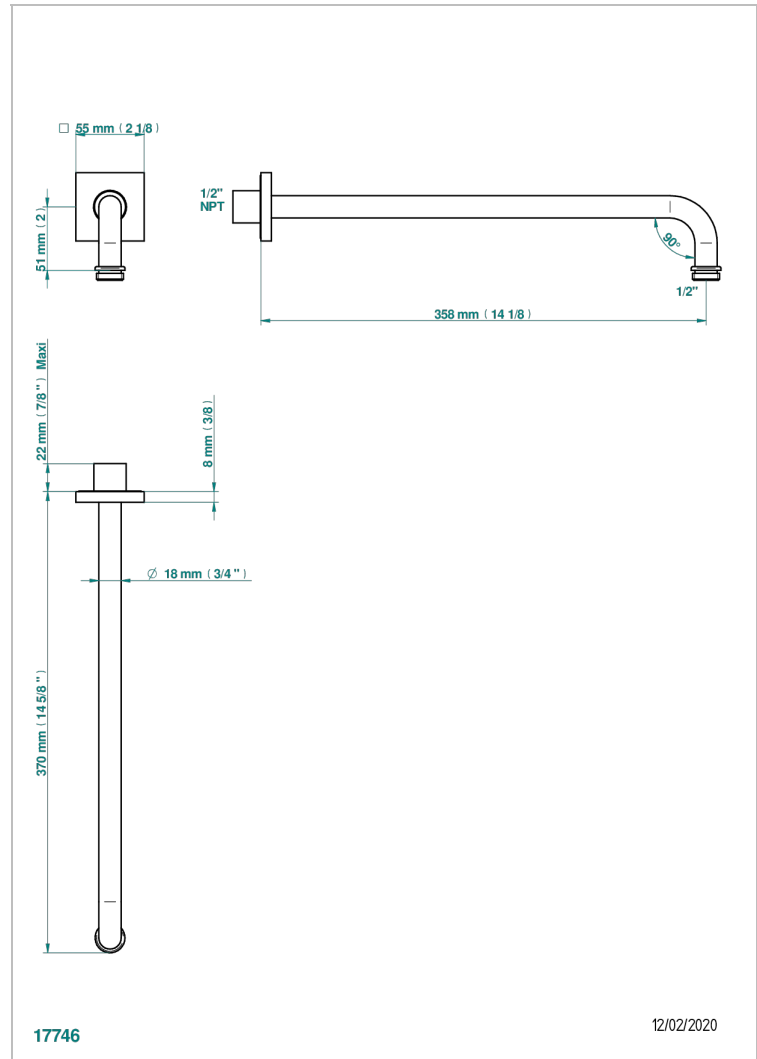

ICON-X - TITANIUM WITH LEVER HANDLES

U7M-84BC/US

Horizontal shower arm, 90° 14" long

THG
PARIS

CHARACTERISTIC

- Icon-x - titanium with lever handles
- Horizontal shower arm, 90° 14" long

AVAILABLE FINITIONS