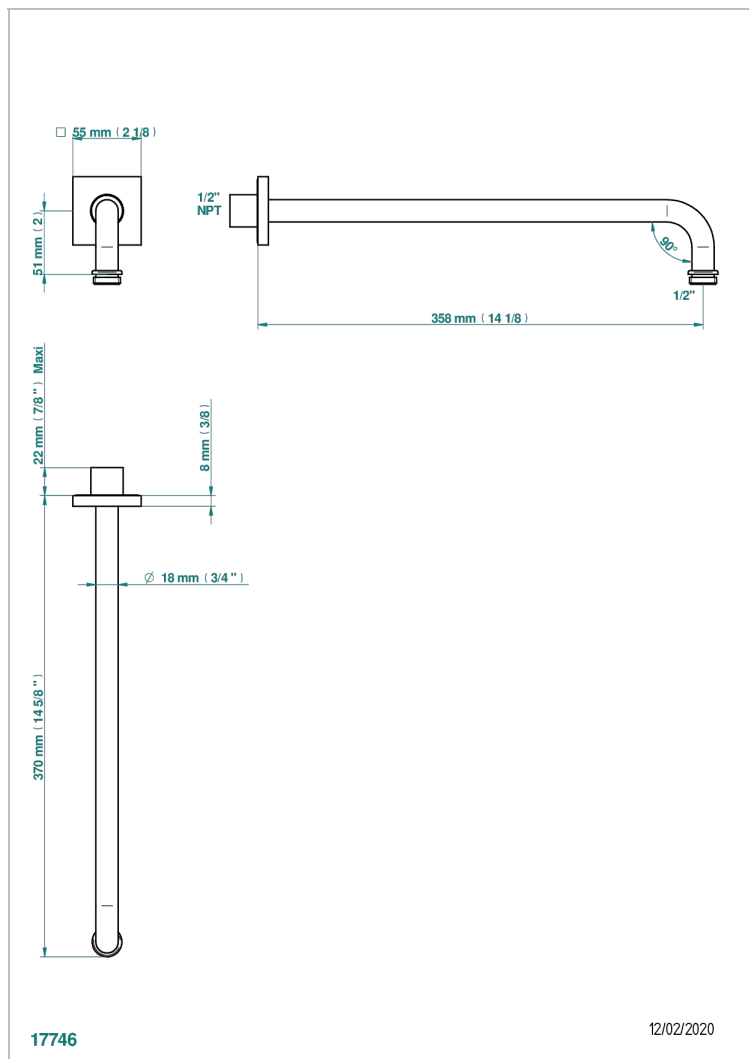

ICON-X TITANIUM

U7L-84BC/US

Horizontal shower arm, 90° 14" long

THG[®]
PARIS

CHARACTERISTIC

- Icon-x titanium
- Horizontal shower arm, 90° 14" long

AVAILABLE FINITIONS

Black ceram - D30
Blush PVD - H62
Brass color PVD - H49
Brown bronze color PVD - F33
Chrome polished - A02
Gold color PVD - H52

Nickel antique / Sovereign - H28
Nickel color PVD - H55
Nickel polished - B01
Soft gold - F30
Soft matt gold - F31
Umber PVD - H66