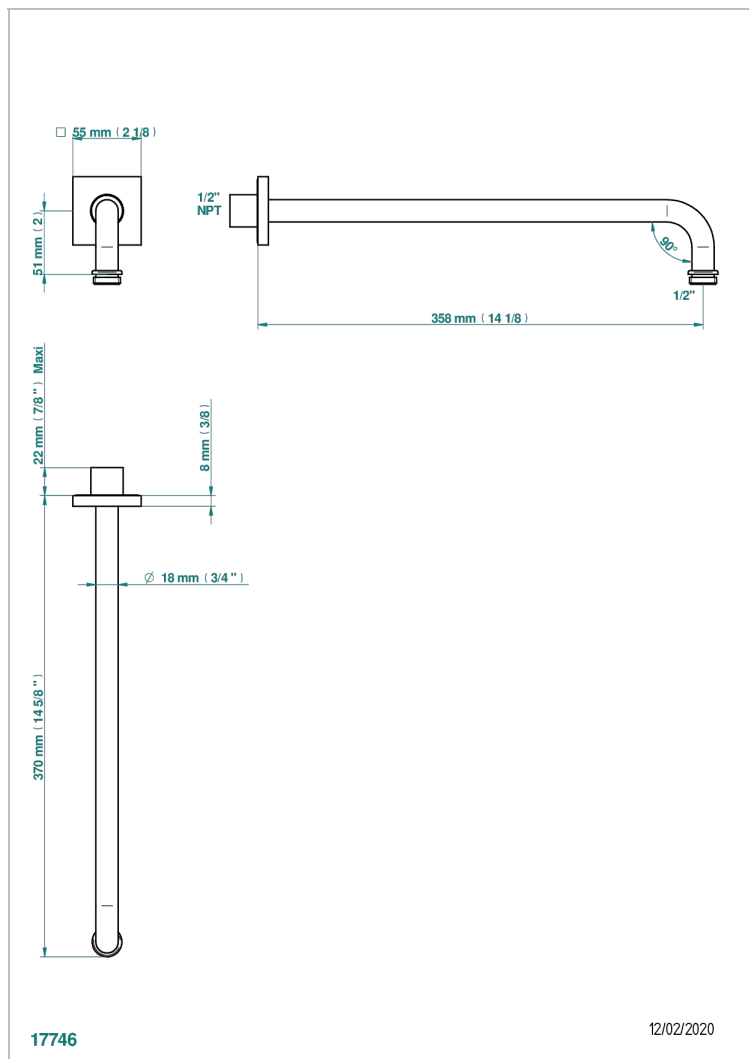

# ICON-X WITH LEVER HANDLES

U7H-84BC/US

Horizontal shower arm, 90° 14" long

## CHARACTERISTIC

- Icon-x with lever handles
- Horizontal shower arm, 90° 14" long