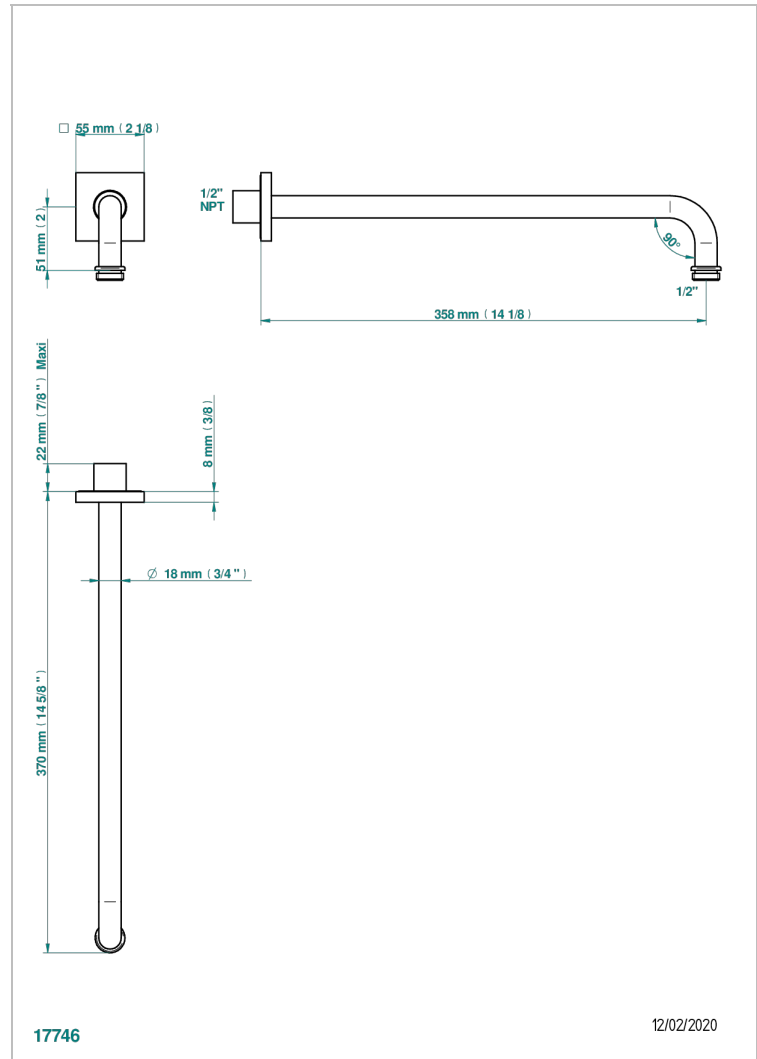

ICON-X

U7G-84BC/US

Horizontal shower arm, 90° 14" long

CHARACTERISTIC

- Icon-x
- Horizontal shower arm, 90° 14" long

AVAILABLE FINITIONS

Black ceram - D30
Blush PVD - H62
Brass color PVD - H49
Brown bronze color PVD - F33
Chrome polished - A02
Gold color PVD - H52

Nickel antique / Sovereign - H28
Nickel color PVD - H55
Nickel polished - B01
Soft gold - F30
Soft matt gold - F31
Umber PVD - H66