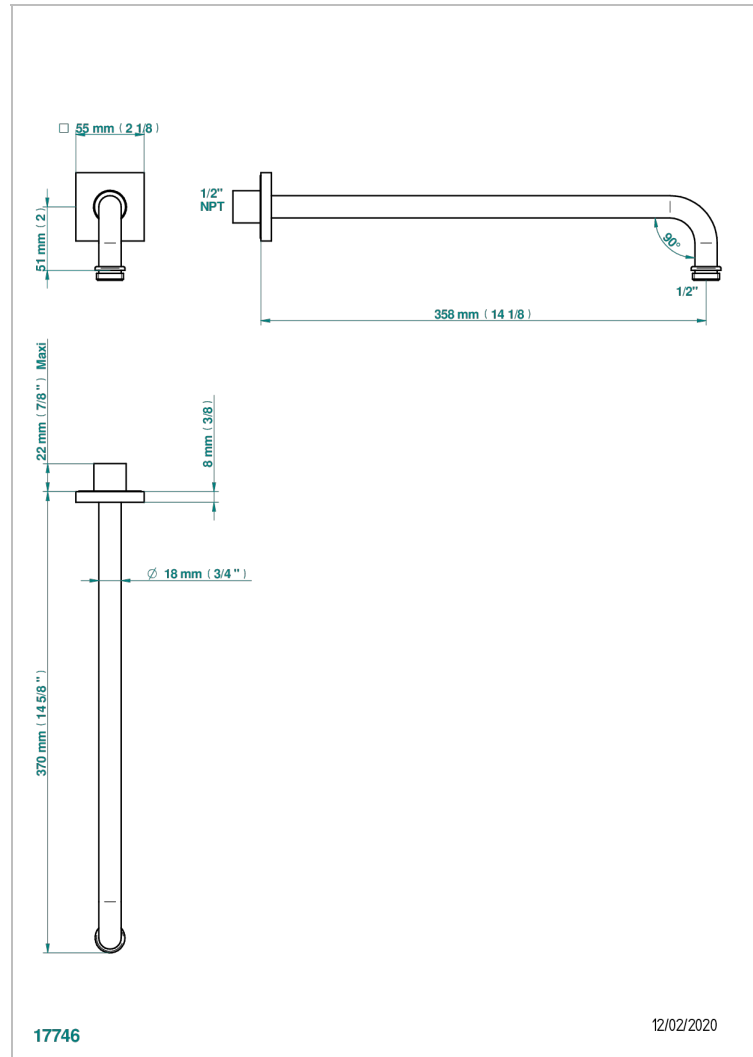

BELUGA WITH LEVER HANDLES

G1U-84BC/US

Horizontal shower arm, 90° 14" long

17746

12/02/2020

CHARACTERISTIC

- Beluga with lever handles
- Horizontal shower arm, 90° 14" long

AVAILABLE FINITIONS