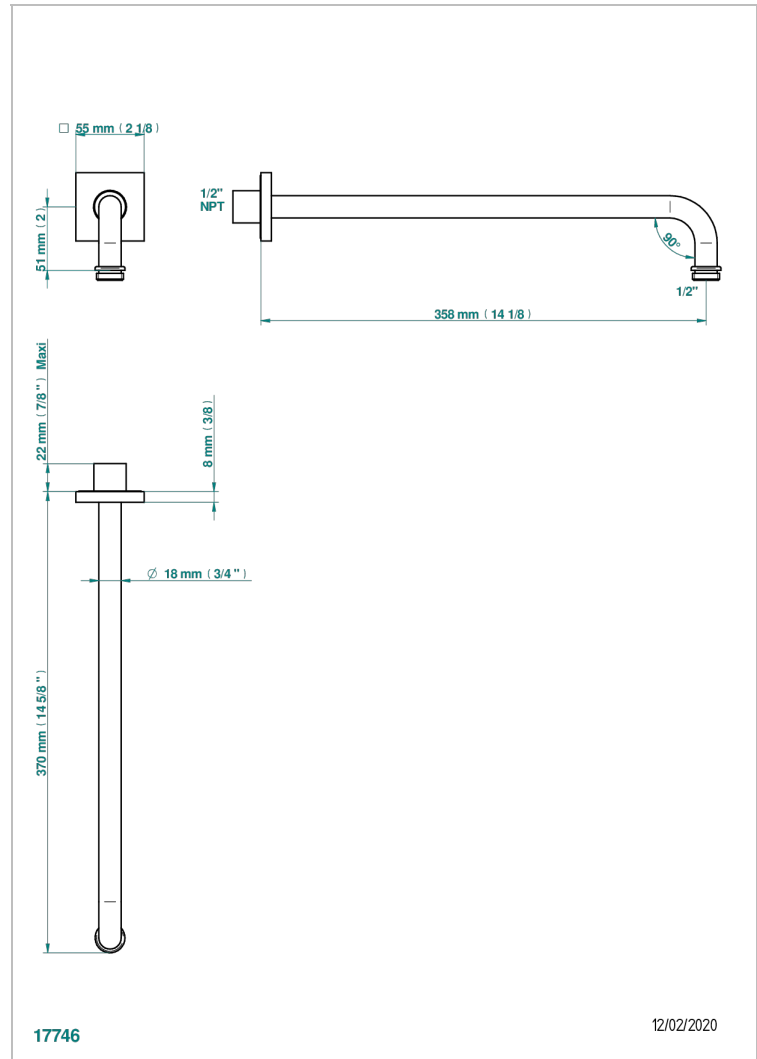

# NIAGARA

A38-84BC/US

Horizontal shower arm, 90° 14" long

## CHARACTERISTIC

- Niagara
- Horizontal shower arm, 90° 14" long