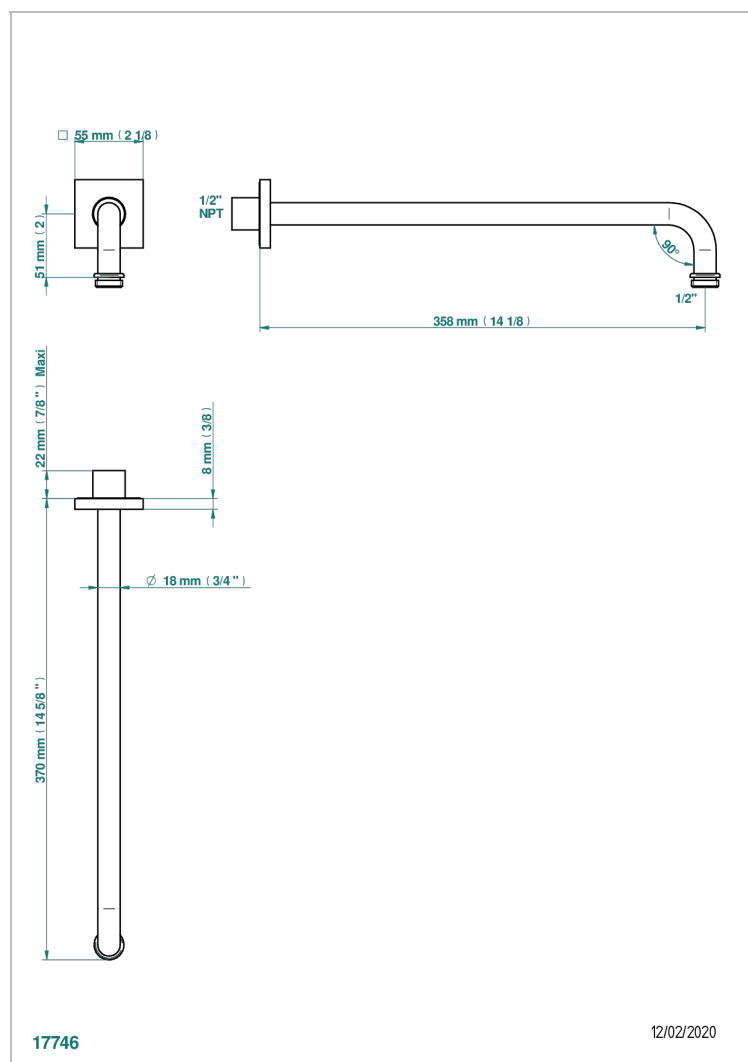

MASQUE DE FEMME SMOOTH METAL

A2U-84BC/US

Horizontal shower arm, 90° 14" long

THG[®]
PARIS

17746

12/02/2020

CHARACTERISTIC

- Masque de Femme Smooth metal
- Horizontal shower arm, 90° 14" long

Umber PVD - H66