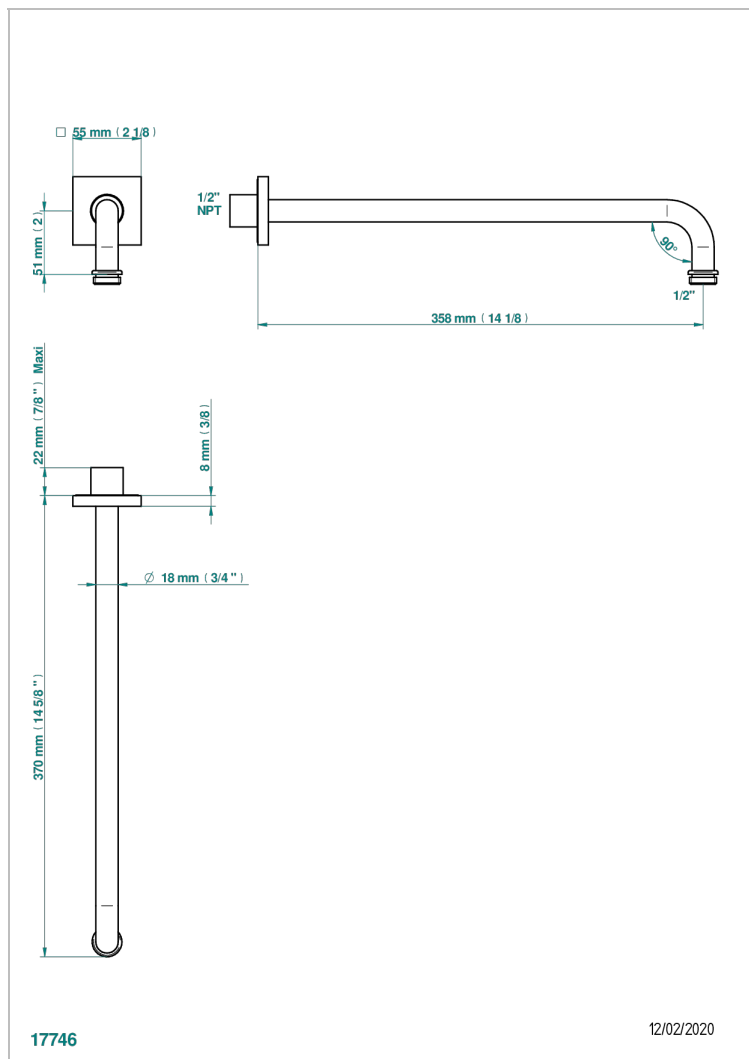

MASQUE DE FEMME ENGRAVED METAL

A2T-84BC/US

Horizontal shower arm, 90° 14" long

THG[®]
PARIS

CHARACTERISTIC

- Masque de Femme Engraved Metal
- Horizontal shower arm, 90° 14" long

AVAILABLE FINITIONS

Black ceram - D30
Blush PVD - H62
Brass color PVD - H49
Brown bronze color PVD - F33
Chrome polished - A02
Chrome polished / gold polished - G02

Gold color PVD - H52
Gold mat - F07
Gold polished - F01
Graphite PVD - H64
Matt Umber PVD - H67
Matt blush PVD - H60

Matt brass color PVD - H50
Matt brown bronze color PVD - F34
Matt chrome (American satin) - C02
Matt gold color PVD - H53
Matt graphite PVD - H65
Matt nickel (American satin) - C01

Matt nickel color PVD - H56
Nickel antique / Sovereign - H28
Nickel color PVD - H55
Nickel polished - B01
Soft gold - F30
Soft matt gold - F31

Umber PVD - H66