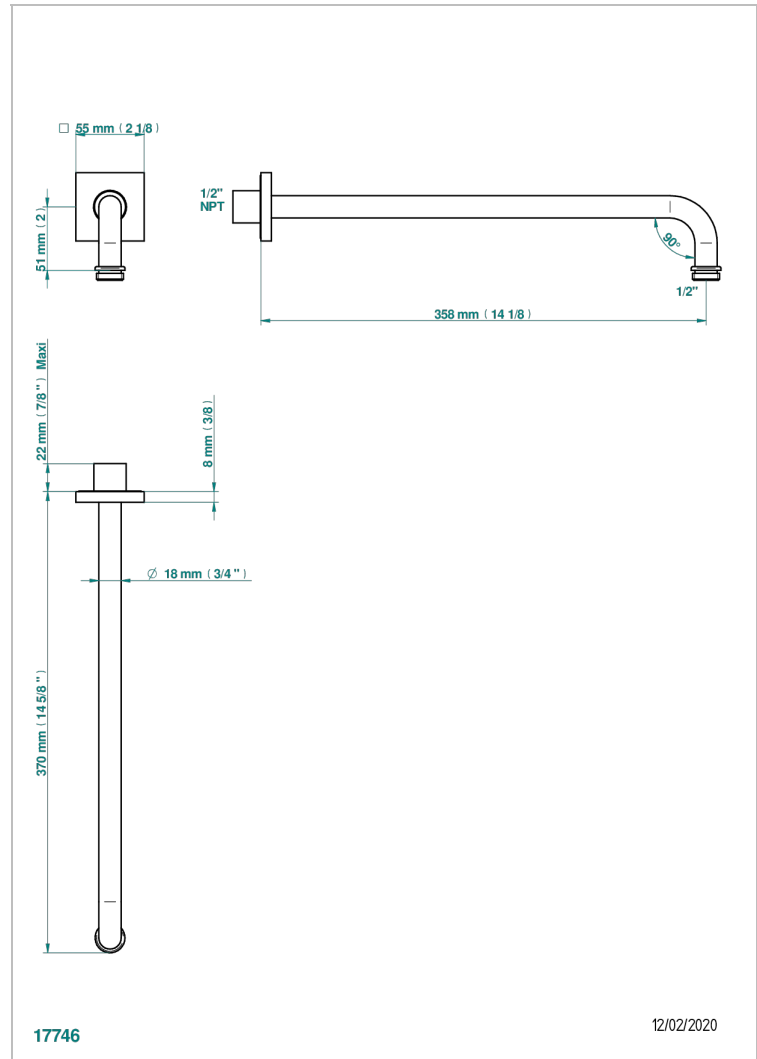

MASQUE DE FEMME SOLAIRE

A2S-84BC/US

Horizontal shower arm, 90° 14" long

THG[®]
PARIS

CHARACTERISTIC

- Masque de Femme Solaire
- Horizontal shower arm, 90° 14" long

AVAILABLE FINITIONS

Black ceram - D30
Chrome polished - A02
Chrome polished / gold polished - G02
Gold mat - F07
Gold polished - F01
Matt chrome (American satin) - C02

Matt nickel (American satin) - C01
Nickel polished - B01
Soft gold - F30
Soft matt gold - F31