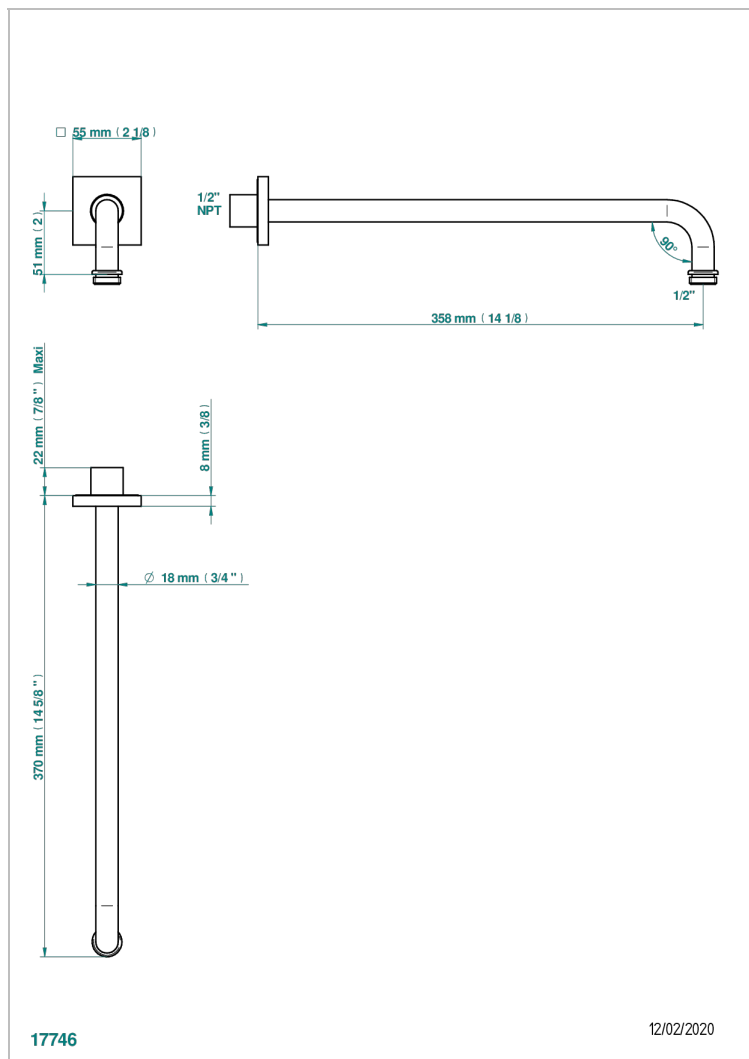

MASQUE DE FEMME LUNAIRE

A2R-84BC/US

Horizontal shower arm, 90° 14" long

THG[®]
PARIS

CHARACTERISTIC

- Masque de Femme Lunaire
- Horizontal shower arm, 90° 14" long

AVAILABLE FINITIONS

Black ceram - D30
Chrome polished - A02
Chrome polished / gold polished - G02
Gold mat - F07
Gold polished - F01
Matt chrome (American satin) - C02

Matt nickel (American satin) - C01
Nickel polished - B01
Soft gold - F30
Soft matt gold - F31