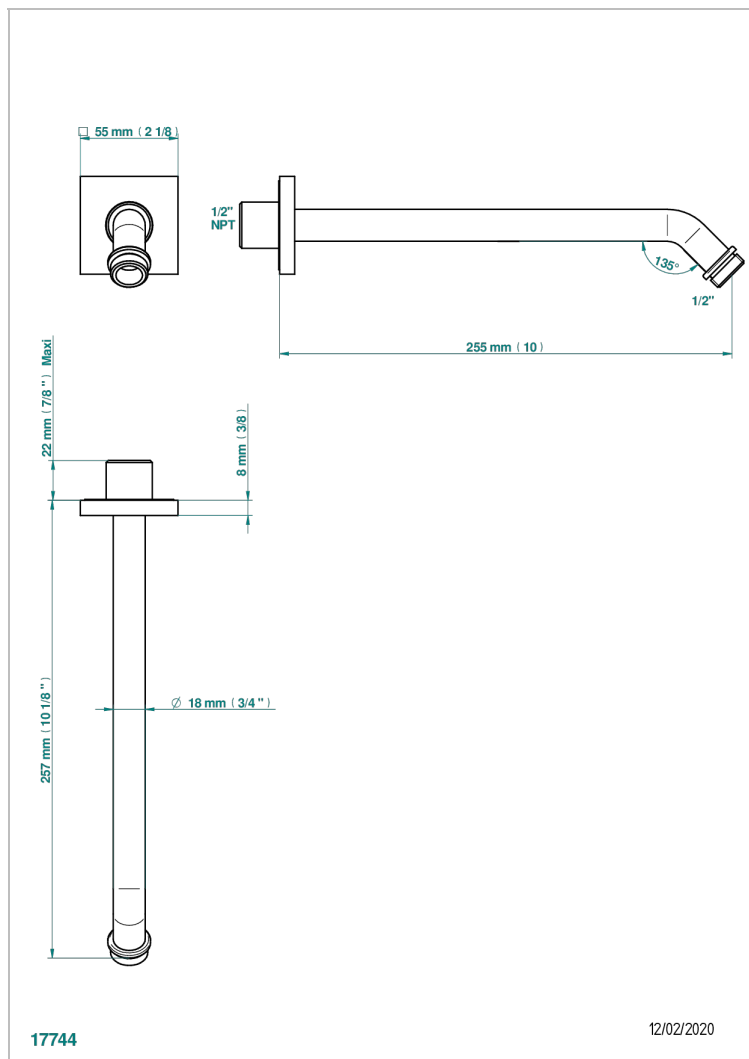

ICON-X CARBON GOLD WITH LEVER HANDLES

U7T-84/US

Horizontal shower arm, 45°, lg: 10"

17744

12/02/2020

CHARACTERISTIC

- Icon-x carbon gold with lever handles
- Horizontal shower arm, 45°, lg: 10"

AVAILABLE FINITIONS