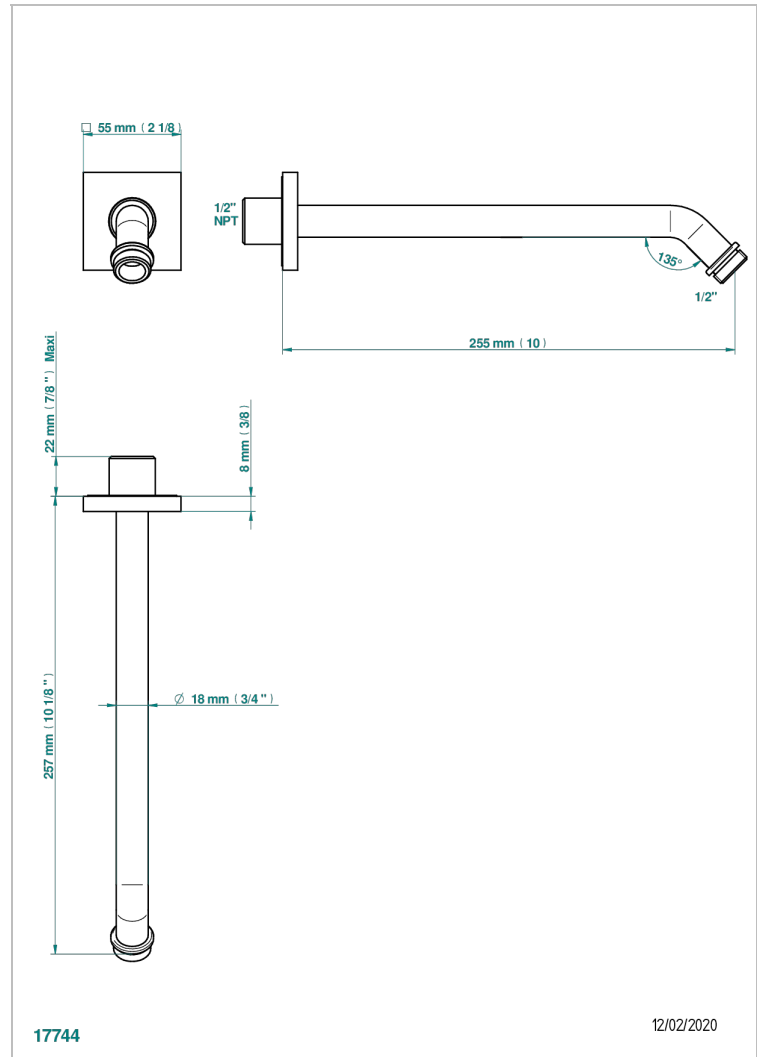

ICON-X CARBON GOLD

U7S-84/US

Horizontal shower arm, 45°, lg: 10"

THG[®]
PARIS

CHARACTERISTIC

- Icon-x carbon gold
- Horizontal shower arm, 45°, lg: 10"

AVAILABLE FINITIONS

Black ceram - D30
Blush PVD - H62
Brass color PVD - H49
Brown bronze color PVD - F33
Chrome polished - A02
Gold color PVD - H52

Nickel antique / Sovereign - H28
Nickel color PVD - H55
Nickel polished - B01
Soft gold - F30
Soft matt gold - F31
Umber PVD - H66