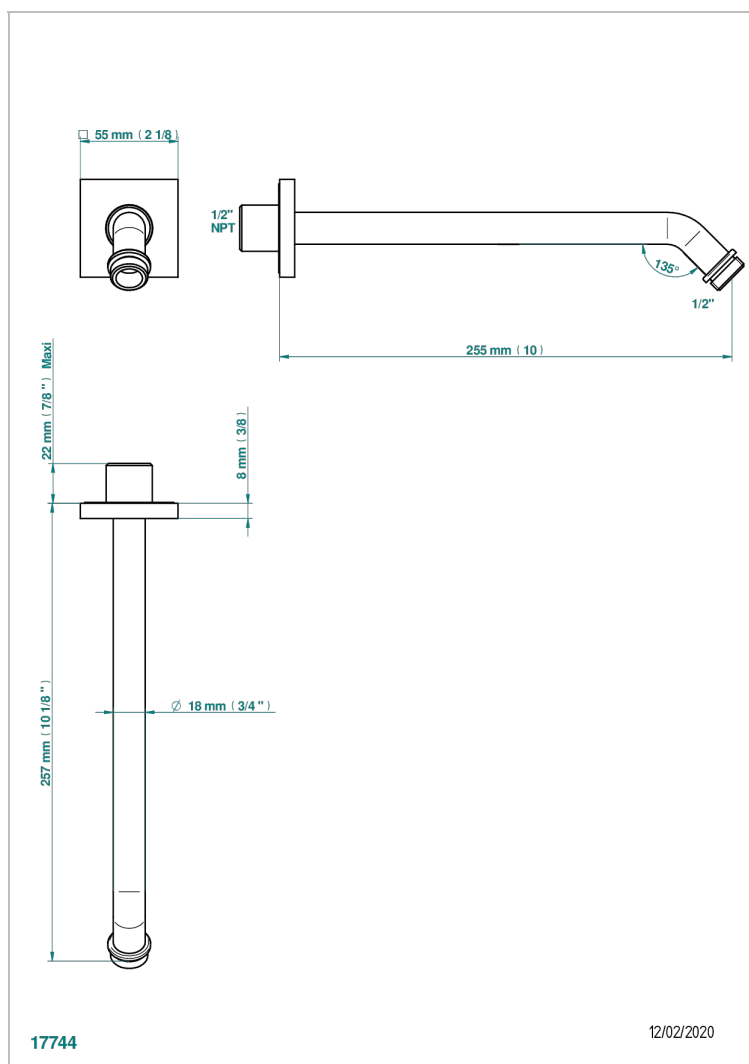

ICON-X - TITANIUM WITH LEVER HANDLES

U7M-84/US

Horizontal shower arm, 45°, lg: 10"

THG
PARIS

CHARACTERISTIC

- Icon-x - titanium with lever handles
- Horizontal shower arm, 45°, lg: 10"

AVAILABLE FINITIONS

Black ceram - D30
Blush PVD - H62
Brass color PVD - H49
Brown bronze color PVD - F33
Chrome polished - A02
Gold color PVD - H52

Nickel antique / Sovereign - H28
Nickel color PVD - H55
Nickel polished - B01
Soft gold - F30
Soft matt gold - F31
Umber PVD - H66