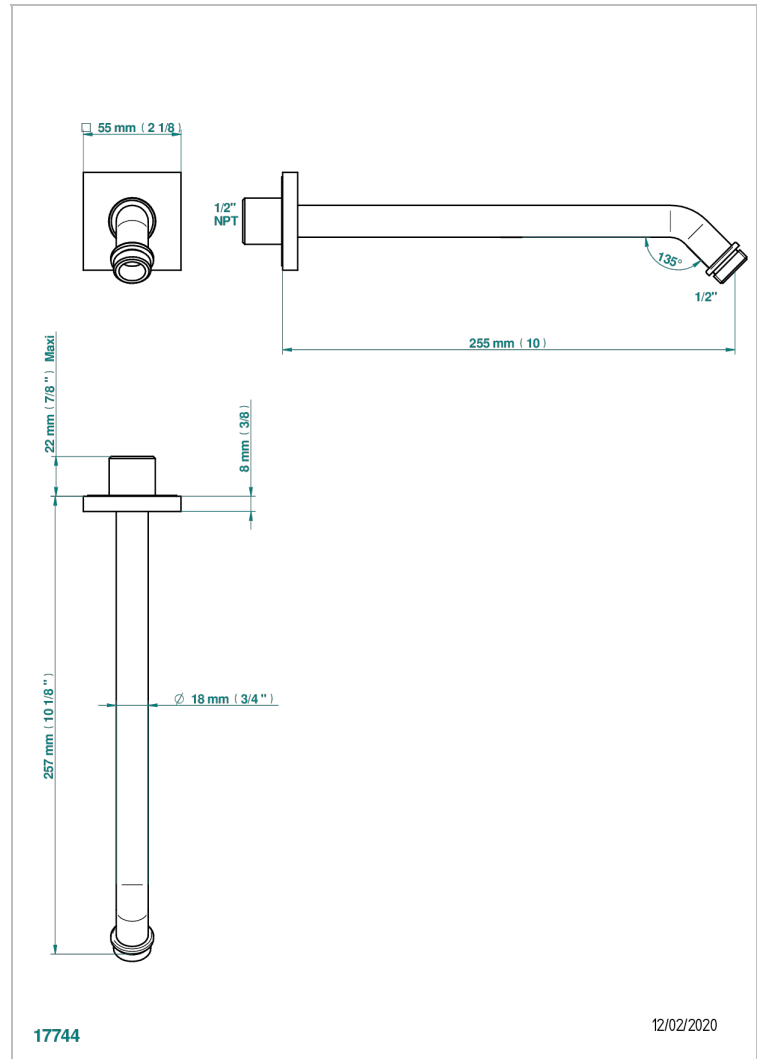

# ICON-X TITANIUM

U7L-84/US

Horizontal shower arm, 45°, lg: 10"

THG  
PARIS

## CHARACTERISTIC

- Icon-x titanium
- Horizontal shower arm, 45°, lg: 10"