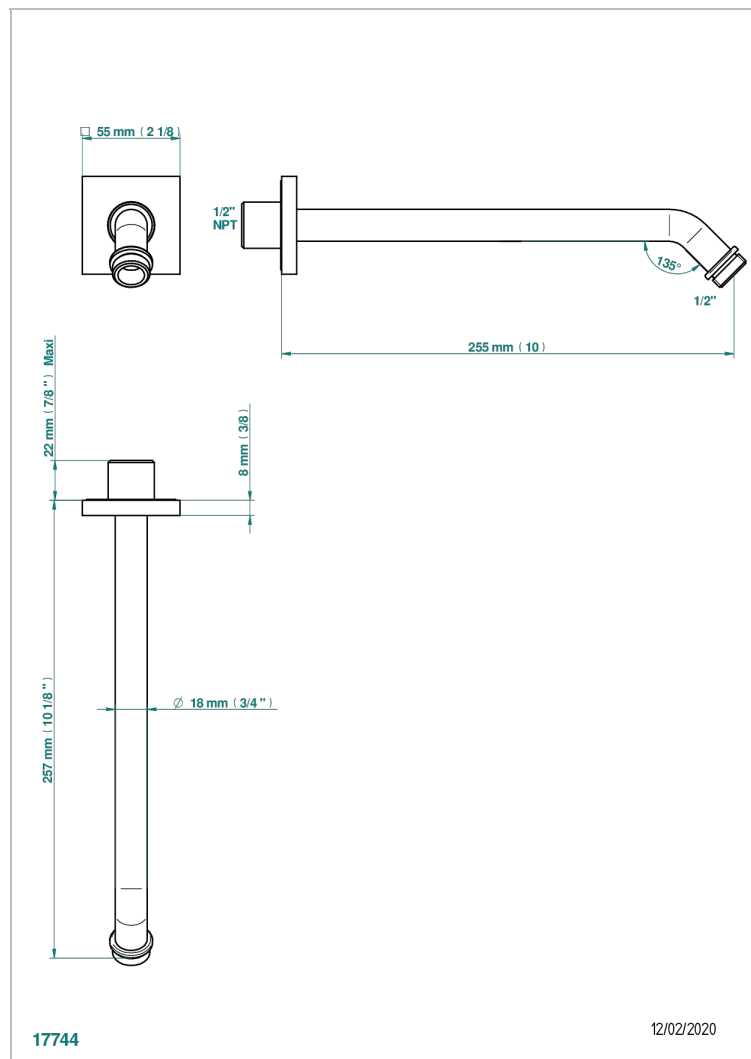

ICON-X METAL INLAYS WITH LEVER HANDLES

U7K-84/US

Horizontal shower arm, 45°, lg: 10"

CHARACTERISTIC

- Icon-x metal inlays with lever handles
- Horizontal shower arm, 45°, lg: 10"

AVAILABLE FINITIONS

Black ceram - D30
Blush PVD - H62
Brass color PVD - H49
Brown bronze color PVD - F33
Chrome polished - A02
Gold color PVD - H52

Nickel antique / Sovereign - H28
Nickel color PVD - H55
Nickel polished - B01
Polished chrome with gold inlay - GA1
Soft gold - F30
Soft matt gold - F31

Umber PVD - H66