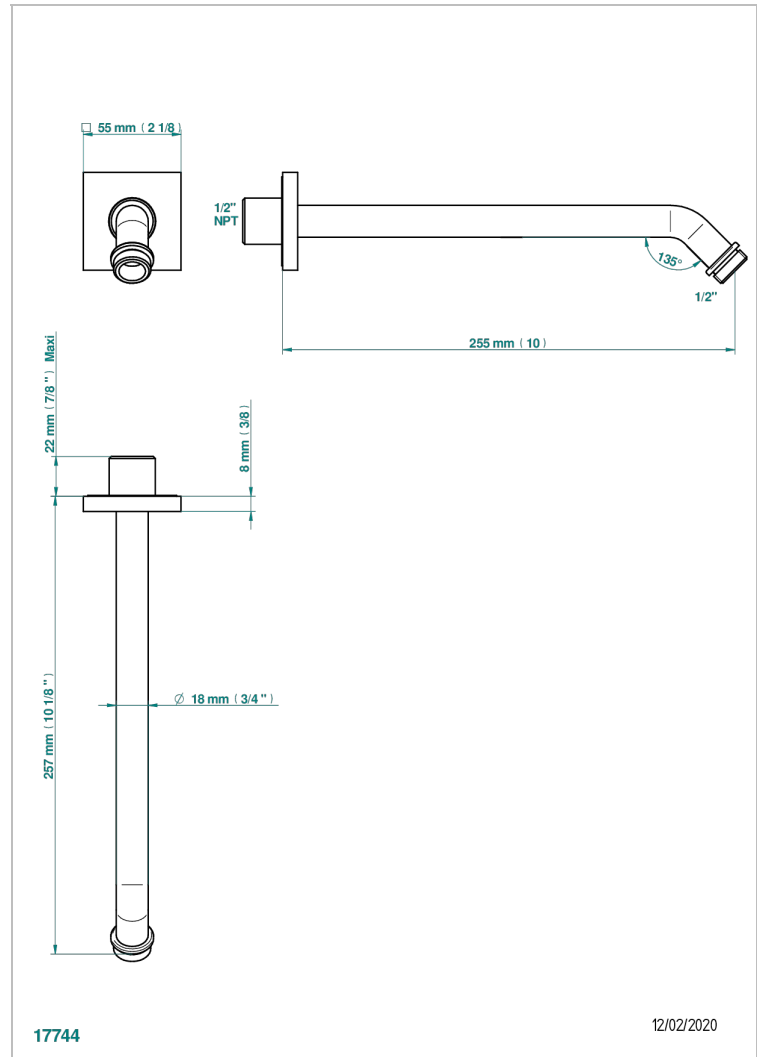

# ICON-X WITH LEVER HANDLES

U7H-84/US

Horizontal shower arm, 45°, lg: 10"

THG  
PARIS

12/02/2020

## CHARACTERISTIC

- Icon-x with lever handles
- Horizontal shower arm, 45°, lg: 10"