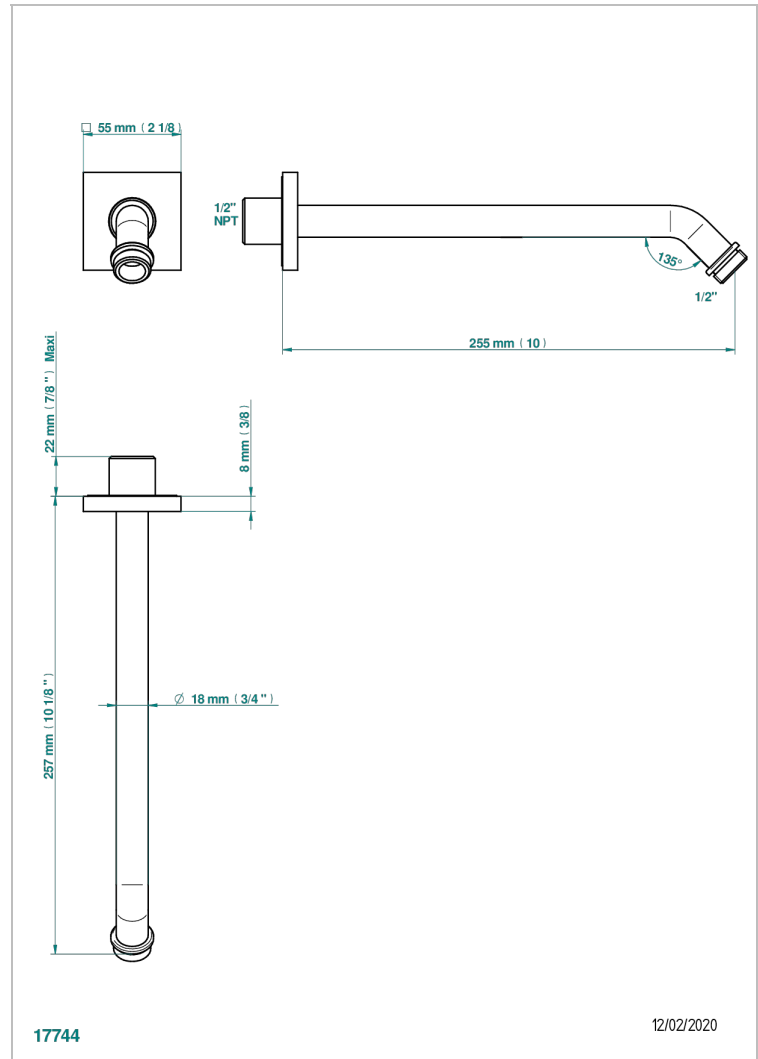

# ICON-X

U7G-84/US

Horizontal shower arm, 45°, lg: 10"

## CHARACTERISTIC

- Icon-x
- Horizontal shower arm, 45°, lg: 10"