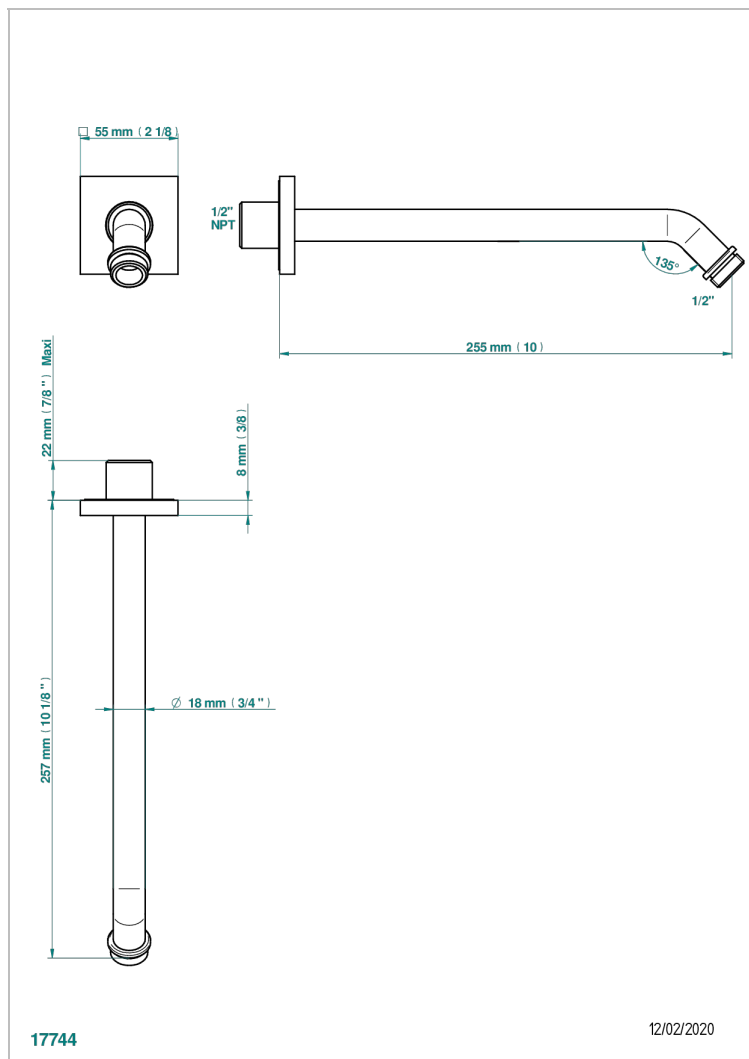

BELUGA WITH LEVER HANDLES

G1U-84/US

Horizontal shower arm, 45°, lg: 10"

CHARACTERISTIC

- Beluga with lever handles
- Horizontal shower arm, 45°, lg: 10"

AVAILABLE FINITIONS

Black ceram - D30

Blush PVD - H62