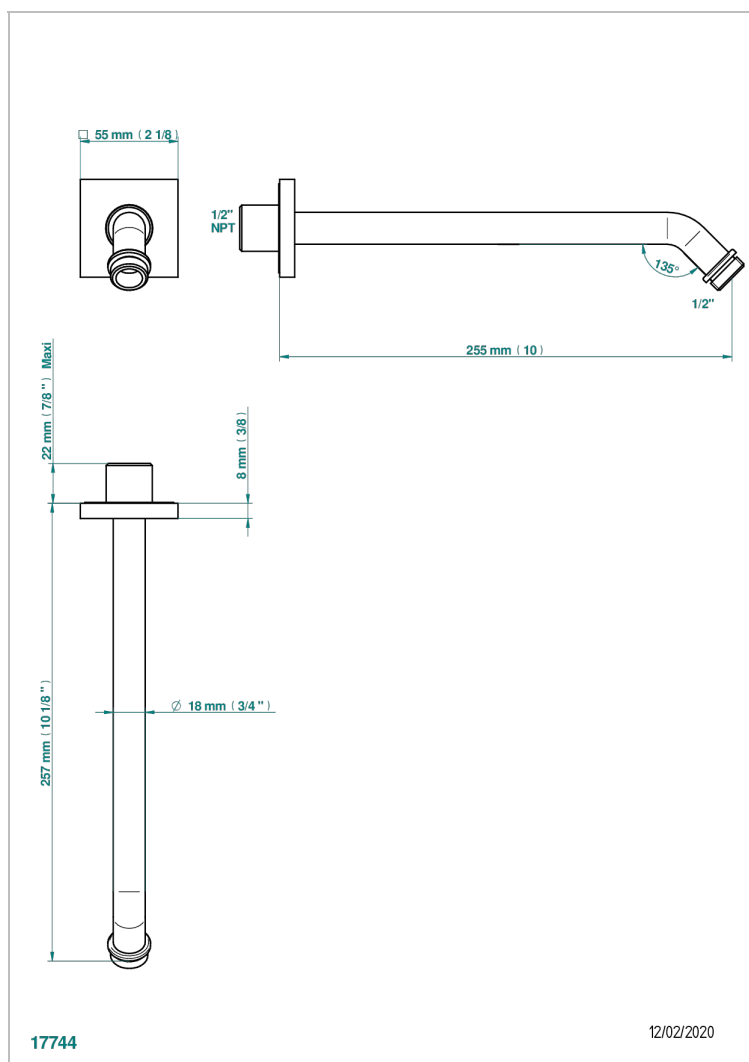

MASQUE DE FEMME SMOOTH METAL

A2U-84/US

Horizontal shower arm, 45°, lg: 10"

CHARACTERISTIC

- Masque de Femme Smooth metal
- Horizontal shower arm, 45°, lg: 10"

AVAILABLE FINITIONS

Black ceram - D30
Blush PVD - H62
Brass color PVD - H49
Brown bronze color PVD - F33
Chrome polished - A02
Chrome polished / gold polished - G02

Matt nickel color PVD - H56
Nickel antique / Sovereign - H28
Nickel color PVD - H55
Nickel polished - B01
Soft gold - F30
Soft matt gold - F31

Umber PVD - H66