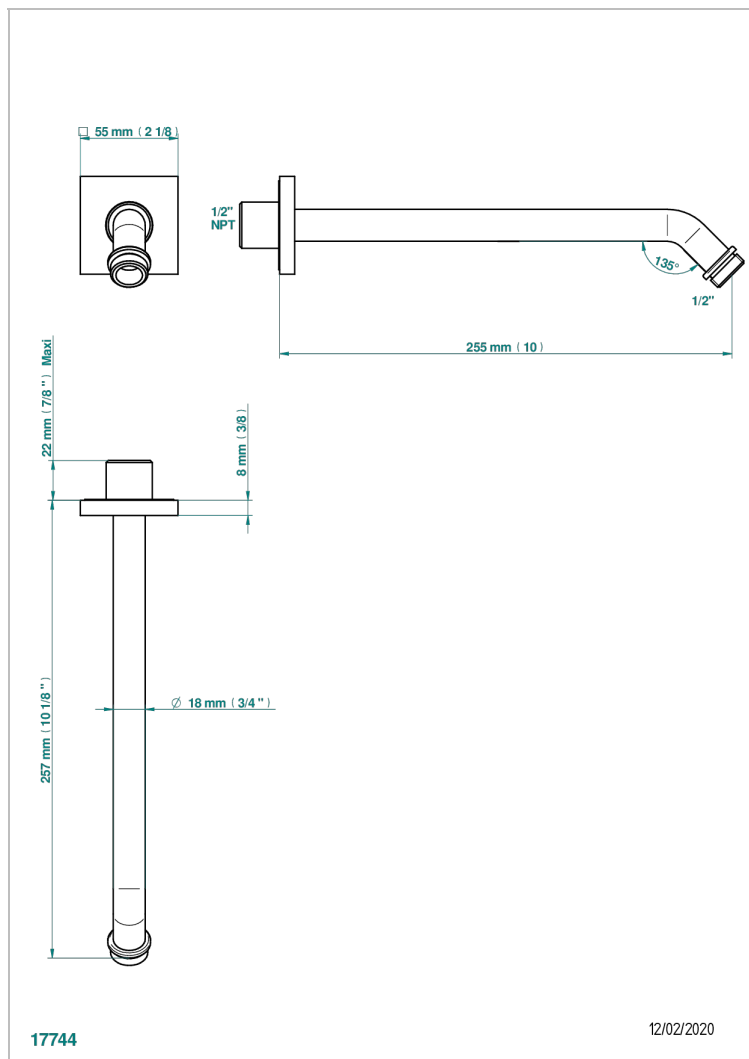

MASQUE DE FEMME SOLAIRE

A2S-84/US

Horizontal shower arm, 45°, lg: 10"

THG[®]
PARIS

CHARACTERISTIC

- Masque de Femme Solaire
- Horizontal shower arm, 45°, lg: 10"

AVAILABLE FINITIONS

Black ceram - D30
Chrome polished - A02
Chrome polished / gold polished - G02
Gold mat - F07
Gold polished - F01
Matt chrome (American satin) - C02

Matt nickel (American satin) - C01
Nickel polished - B01
Soft gold - F30
Soft matt gold - F31