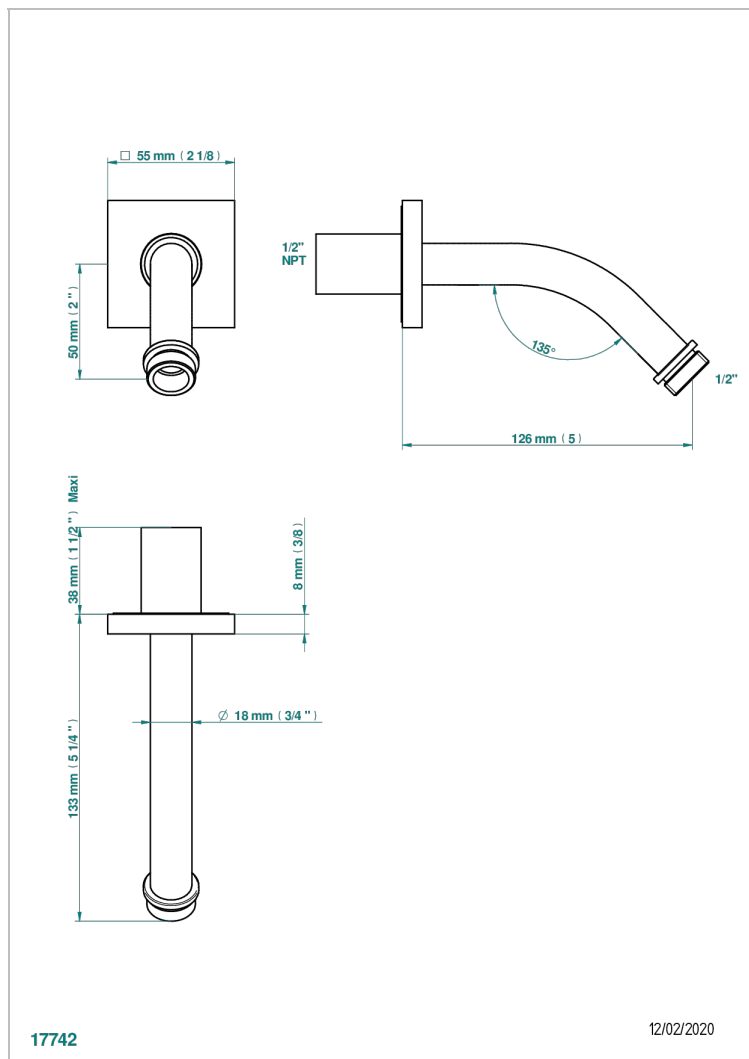

ICON-X CARBON GOLD WITH LEVER HANDLES

U7T-82/US

Horizontal shower arm, 45°, lg: 4" 3/4

17742

12/02/2020

CHARACTERISTIC

- Icon-x carbon gold with lever handles
- Horizontal shower arm, 45°, lg: 4" 3/4

AVAILABLE FINITIONS