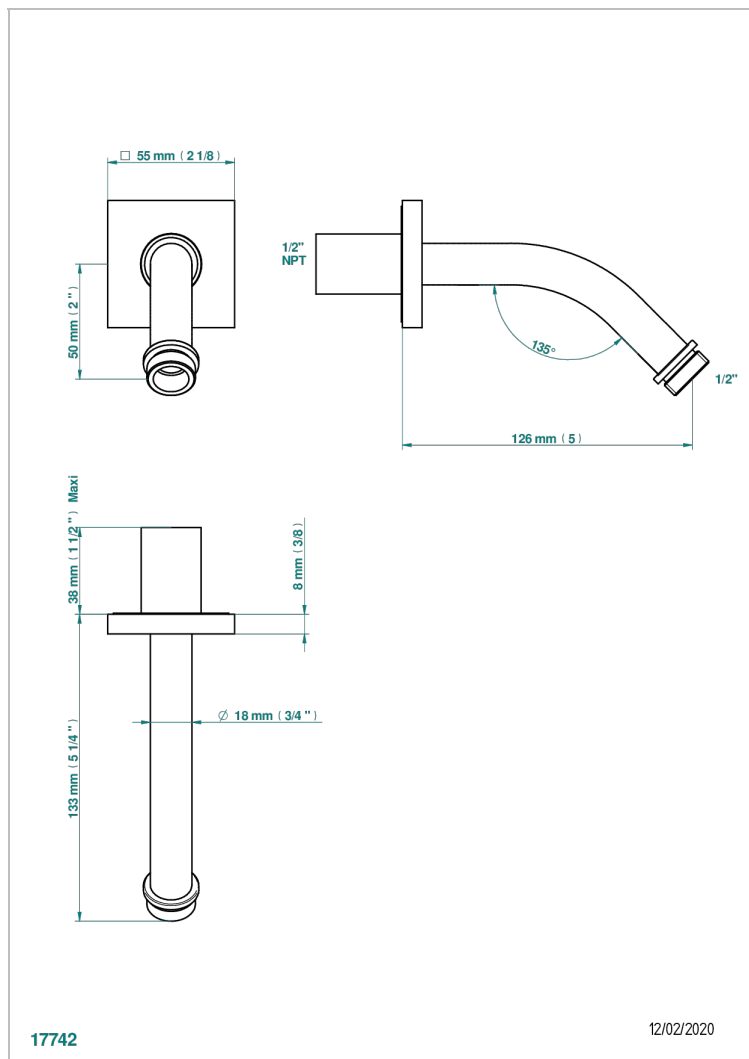

# ICON-X CARBON GOLD

U7S-82/US

Horizontal shower arm, 45°, lg: 4" 3/4

THG  
PARIS

## CHARACTERISTIC

- Icon-x carbon gold
- Horizontal shower arm, 45°, lg: 4" 3/4