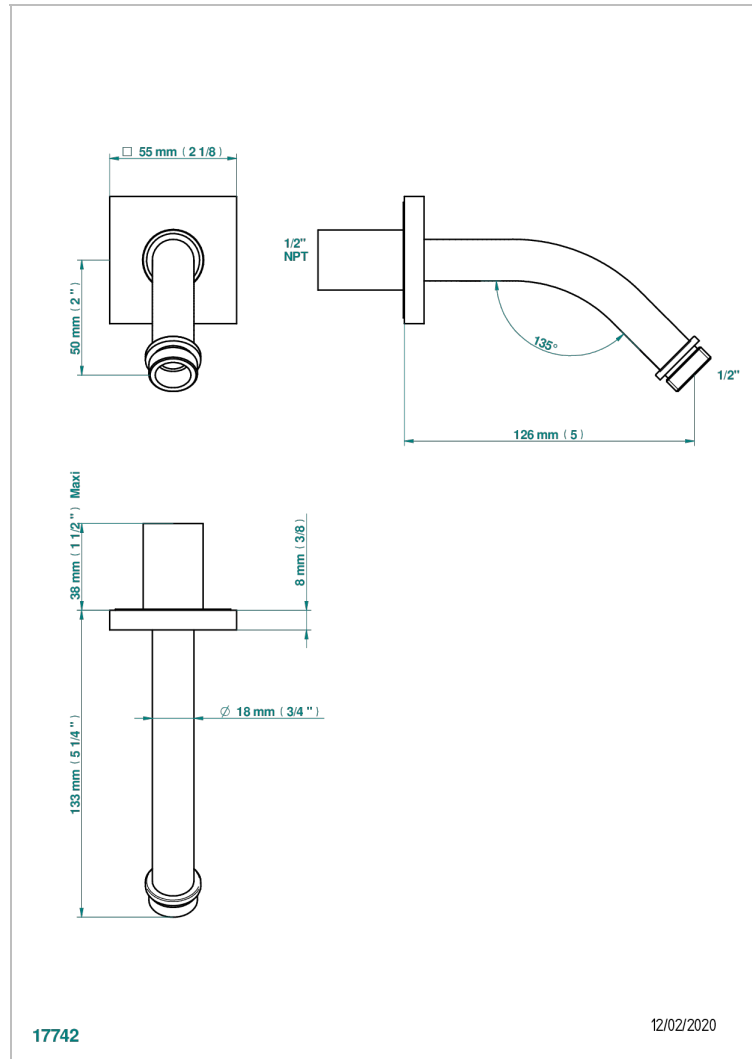

ICON-X - TITANIUM WITH LEVER HANDLES

U7M-82/US

Horizontal shower arm, 45°, lg: 4" 3/4

17742

12/02/2020

CHARACTERISTIC

- Icon-x - titanium with lever handles
- Horizontal shower arm, 45°, lg: 4" 3/4

AVAILABLE FINITIONS