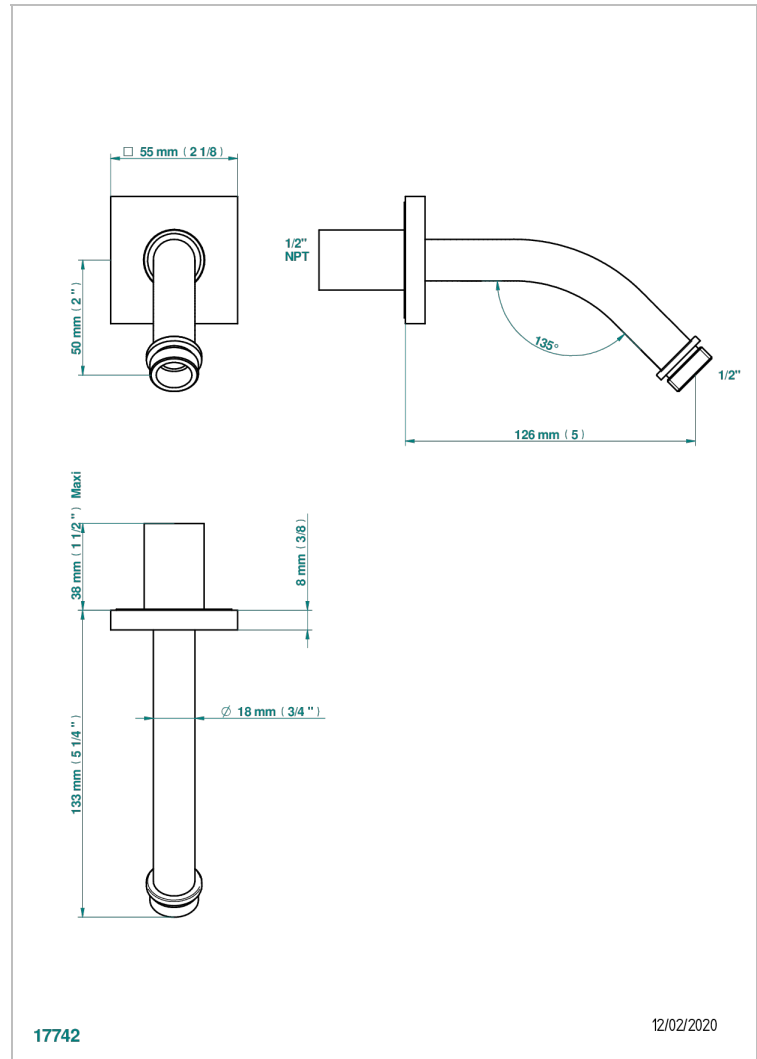

ICON-X TITANIUM

U7L-82/US

Horizontal shower arm, 45°, lg: 4" 3/4

CHARACTERISTIC

- Icon-x titanium
- Horizontal shower arm, 45°, lg: 4" 3/4

AVAILABLE FINITIONS

Black ceram - D30
Blush PVD - H62
Brass color PVD - H49
Brown bronze color PVD - F33
Chrome polished - A02
Gold color PVD - H52

Nickel antique / Sovereign - H28
Nickel color PVD - H55
Nickel polished - B01
Soft gold - F30
Soft matt gold - F31
Umber PVD - H66