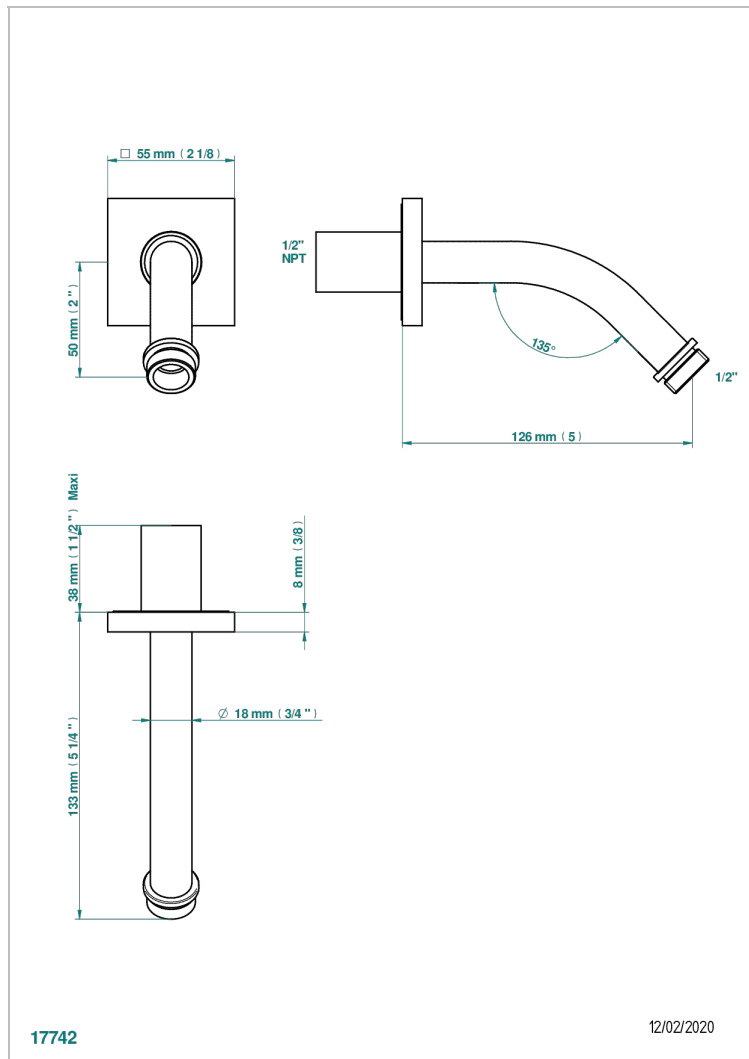

ICON-X METAL INLAYS

U7J-82/US

Horizontal shower arm, 45°, lg: 4" 3/4

CHARACTERISTIC

- Icon-x metal inlays
- Horizontal shower arm, 45°, lg: 4" 3/4

AVAILABLE FINITIONS

Black ceram - D30
Blush PVD - H62
Brass color PVD - H49
Brown bronze color PVD - F33
Chrome polished - A02
Gold color PVD - H52

Nickel antique / Sovereign - H28
Nickel color PVD - H55
Nickel polished - B01
Polished chrome with gold inlay - GA1
Soft gold - F30
Soft matt gold - F31

Umber PVD - H66