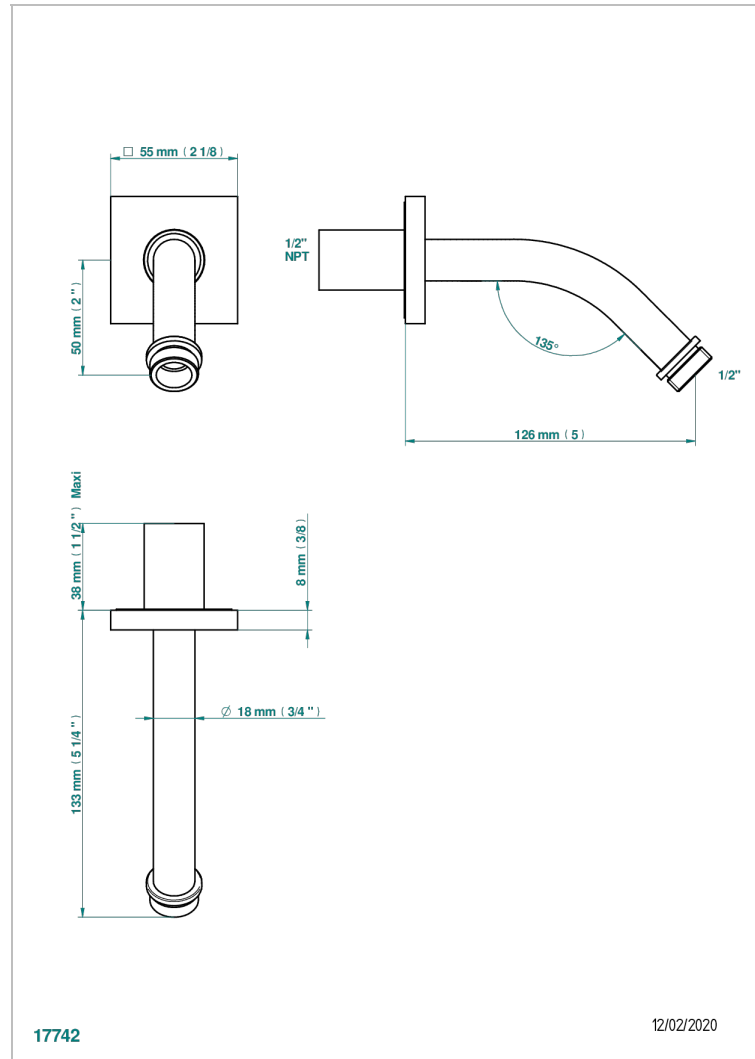

ICON-X WITH LEVER HANDLES

U7H-82/US

Horizontal shower arm, 45°, lg: 4" 3/4

17742

12/02/2020

CHARACTERISTIC

- Icon-x with lever handles
- Horizontal shower arm, 45°, lg: 4" 3/4

AVAILABLE FINITIONS