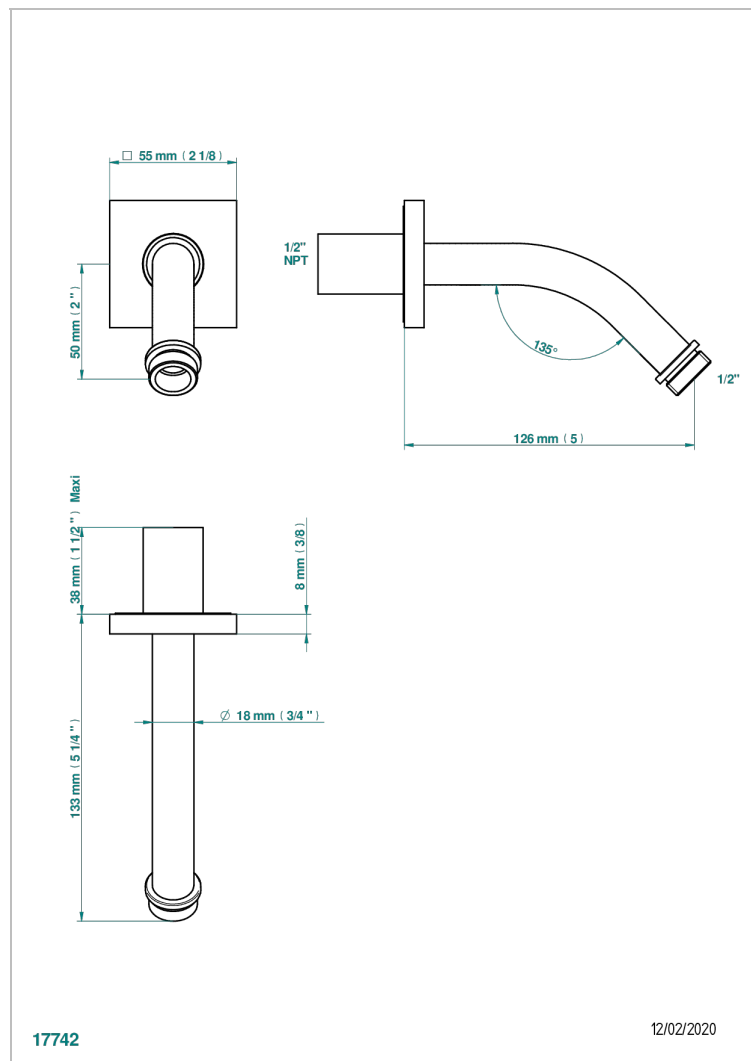

BELUGA WITH LEVER HANDLES

G1U-82/US

Horizontal shower arm, 45°, lg: 4" 3/4

17742

12/02/2020

CHARACTERISTIC

- Beluga with lever handles
- Horizontal shower arm, 45°, lg: 4" 3/4

AVAILABLE FINITIONS