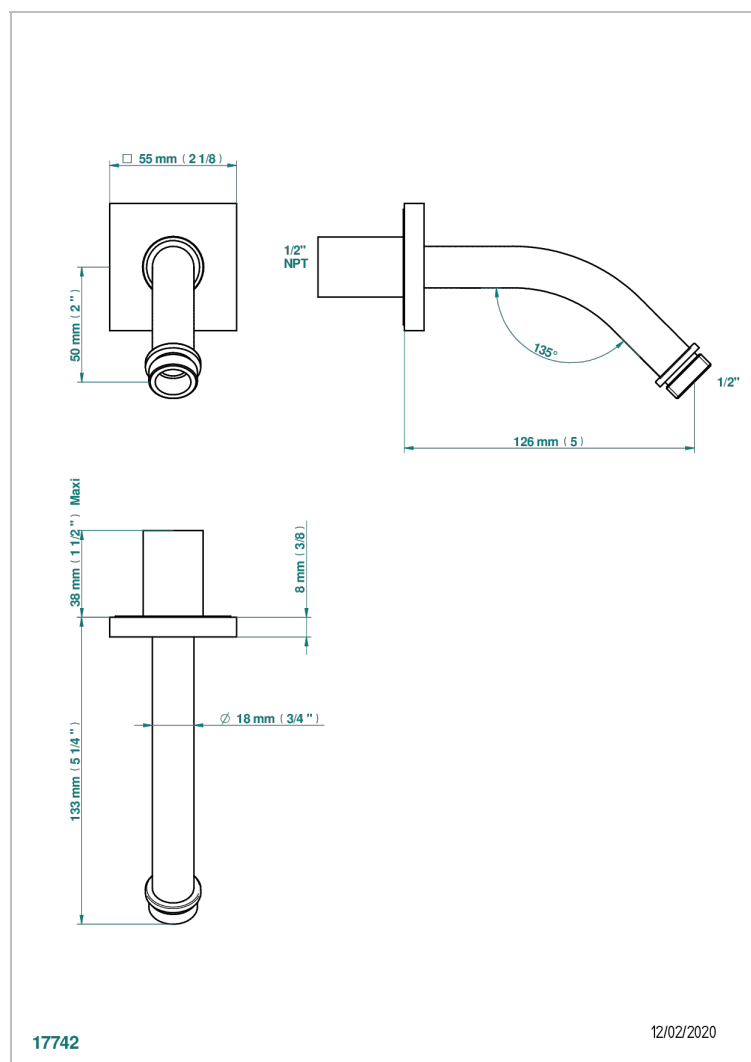

# MASQUE DE FEMME LUNAIRE

A2R-82/US

Horizontal shower arm, 45°, lg: 4" 3/4

THG<sup>®</sup>  
PARIS

## CHARACTERISTIC

- Masque de Femme Lunaire
- Horizontal shower arm, 45°, lg: 4" 3/4

## AVAILABLE FINITIONS

Black ceram - D30  
Chrome polished - A02  
Chrome polished / gold polished - G02  
Gold mat - F07  
Gold polished - F01  
Matt chrome (American satin) - C02

Matt nickel (American satin) - C01  
Nickel polished - B01  
Soft gold - F30  
Soft matt gold - F31