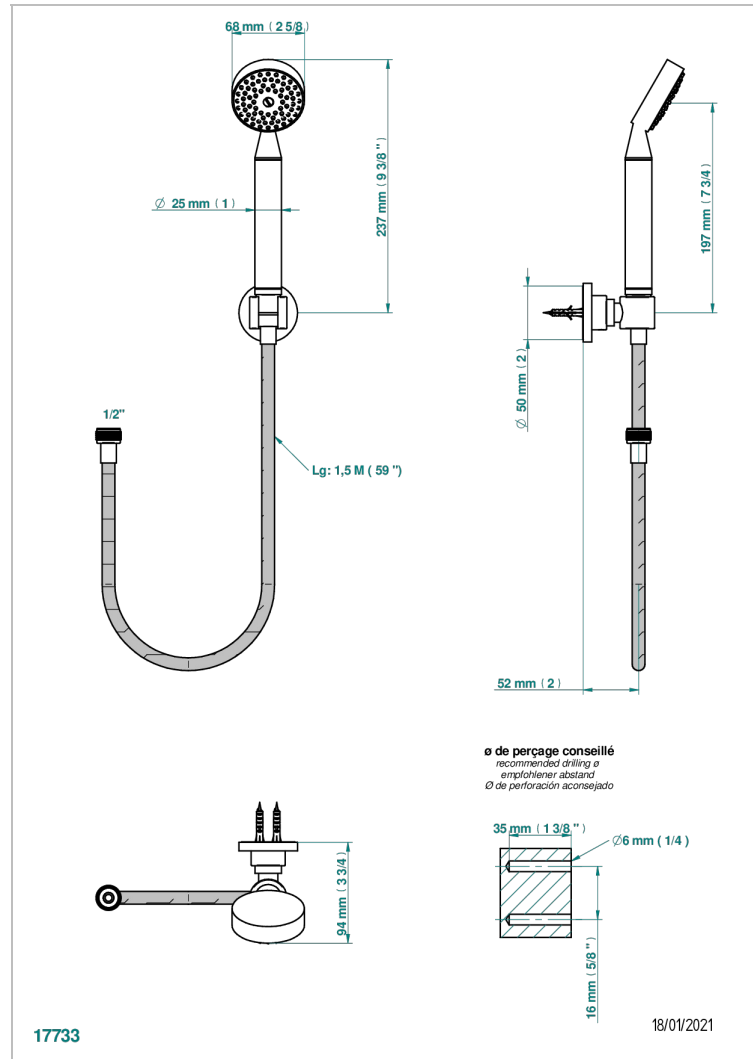

SPIRIT

G69-52A

Wall mounted stylised handshower, hose and fixed hook - no elbow

CHARACTERISTIC

- Spirit
- Wall mounted stylised handshower, hose and fixed hook - no elbow

TECHNICAL SPECS

- Recommandé : 3 bars (max. 5 bars) - Advised : 43,5 psi (max. 72 psi)
- 9,5 l/min à 3 bars (2.5 gpm at 43.5 psi)

AVAILABLE FINITIONS

Black ceram - D30
 Blush PVD - H62
 Brass color PVD - H49
 Brown bronze color PVD - F33
 Chrome polished - A02
 Chrome polished / gold polished - G02

Copper antique matt, coated - H07
 Gold color PVD - H52
 Gold mat - F07
 Gold polished - F01
 Graphite PVD - H64
 Light coated bronze - D01

Nickel polished - B01
 Soft gold - F30
 Soft matt gold - F31
 Umber PVD - H66