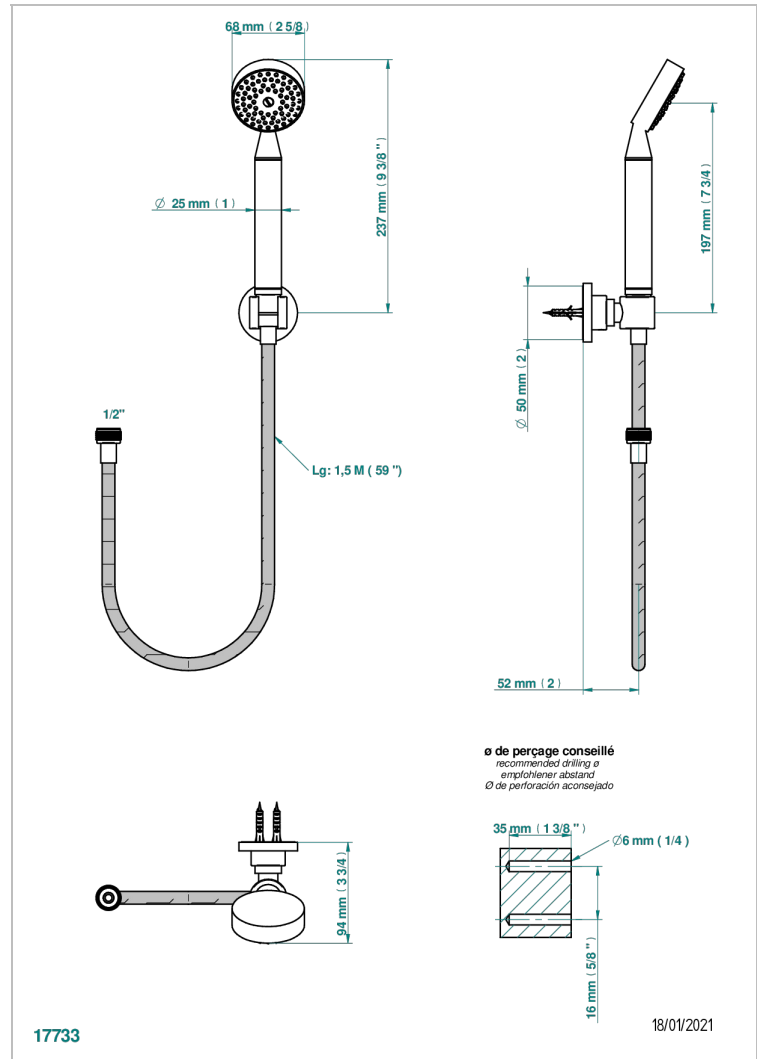

SPIRIT

G69-52A

Wall mounted stylised handshower, hose and fix hook

THG[®]
PARIS

CHARACTERISTIC

- Spirit
- Wall mounted stylised handshower, hose and fix hook

TECHNICAL SPECS

- Recommandé : 3 bars (max. 5 bars) - Advised : 43,5 psi (max. 72 psi)
- 9,5 l/min à 3 bars (2.5 gpm at 43.5 psi)

AVAILABLE FINITIONS

Antique nickel - H28
Black ceram - D30
Blush PVD - H62
Brass color PVD - H49
Brown bronze color PVD - F33
Gold color PVD - H52

Graphite PVD - H64
Lacquered light bronze - D01
Matt Umber PVD - H67
Matt blush PVD - H60
Matt brass color PVD - H50
Matt brown bronze color PVD - F34

Soft gold - F30
Soft matt gold - F31
Umber PVD - H66
Varnished matt antique red copper (color finish) - H07