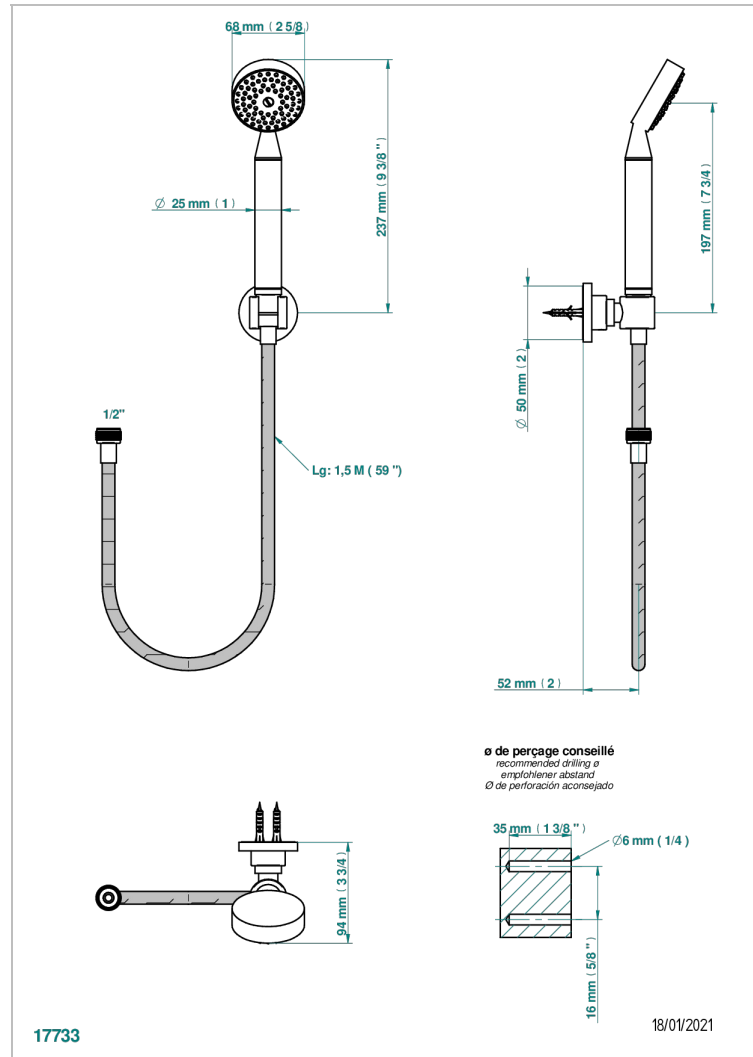

SPIRIT

G69-52A

Wall mounted stylised handshower, hose and fix hook

THG[®]
PARIS

CHARACTERISTIC

- Spirit
- Wall mounted stylised handshower, hose and fix hook

TECHNICAL SPECS

- Recommandé : 3 bars (max. 5 bars) - Advised : 43,5 psi (max. 72 psi)
- 9,5 l/min à 3 bars (2.5 gpm at 43.5 psi)

AVAILABLE FINITIONS

Antique nickel - H28
Black ceram - D30
Blush PVD - H62
Brass color PVD - H49
Brown bronze color PVD - F33
Gold color PVD - H52

Graphite PVD - H64
Lacquered light bronze - D01
Matt Umber PVD - H67
Matt blush PVD - H60
Matt brass color PVD - H50
Matt brown bronze color PVD - F34

Soft gold - F30
Soft matt gold - F31
Umber PVD - H66
Varnished matt antique red copper (color finish) - H07