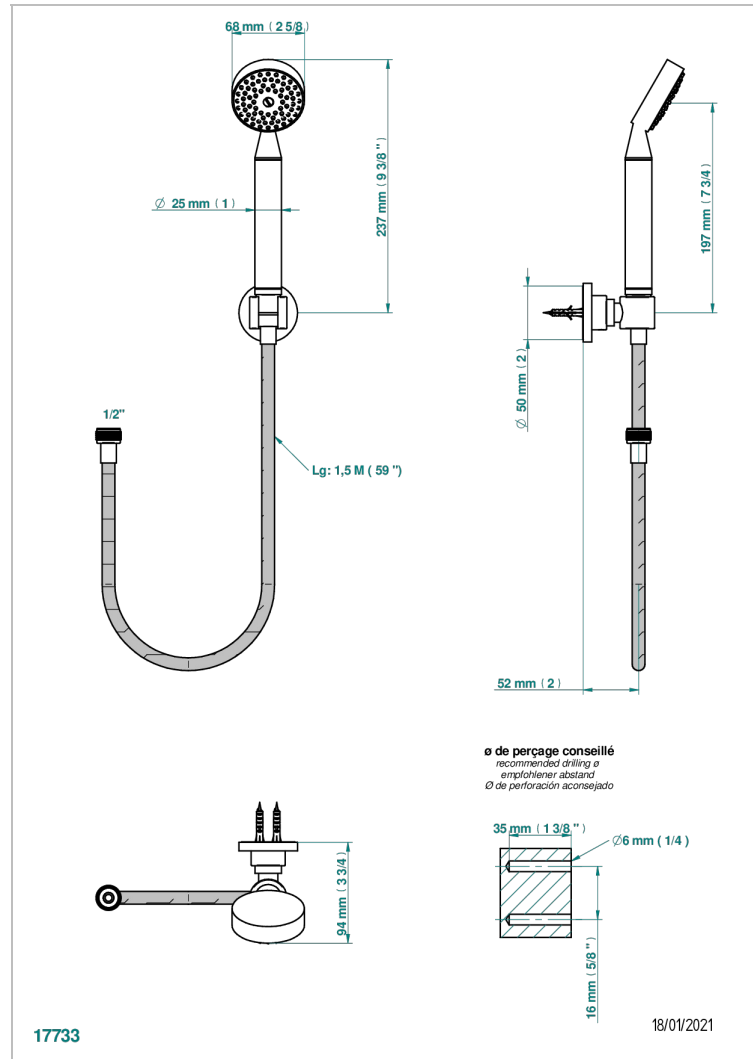

SPIRIT WITH LEVER

G58-52A

Wall mounted stylised handshower, hose and fix hook

CHARACTERISTIC

- Spirit with lever
- Wall mounted stylised handshower, hose and fix hook

TECHNICAL SPECS

- Recommandé : 3 bars (max. 5 bars) - Advised : 43,5 psi (max. 72 psi)
- 9,5 l/min à 3 bars (2.5 gpm at 43.5 psi)

AVAILABLE FINITIONS

Antique nickel - H28
 Black ceram - D30
 Blush PVD - H62
 Brass color PVD - H49
 Brown bronze color PVD - F33
 Gold color PVD - H52

Graphite PVD - H64
 Lacquered light bronze - D01
 Matt Umber PVD - H67
 Matt blush PVD - H60
 Matt brass color PVD - H50
 Matt brown bronze color PVD - F34

Soft gold - F30
 Soft matt gold - F31
 Umber PVD - H66
 Varnished matt antique red copper (color finish) - H07