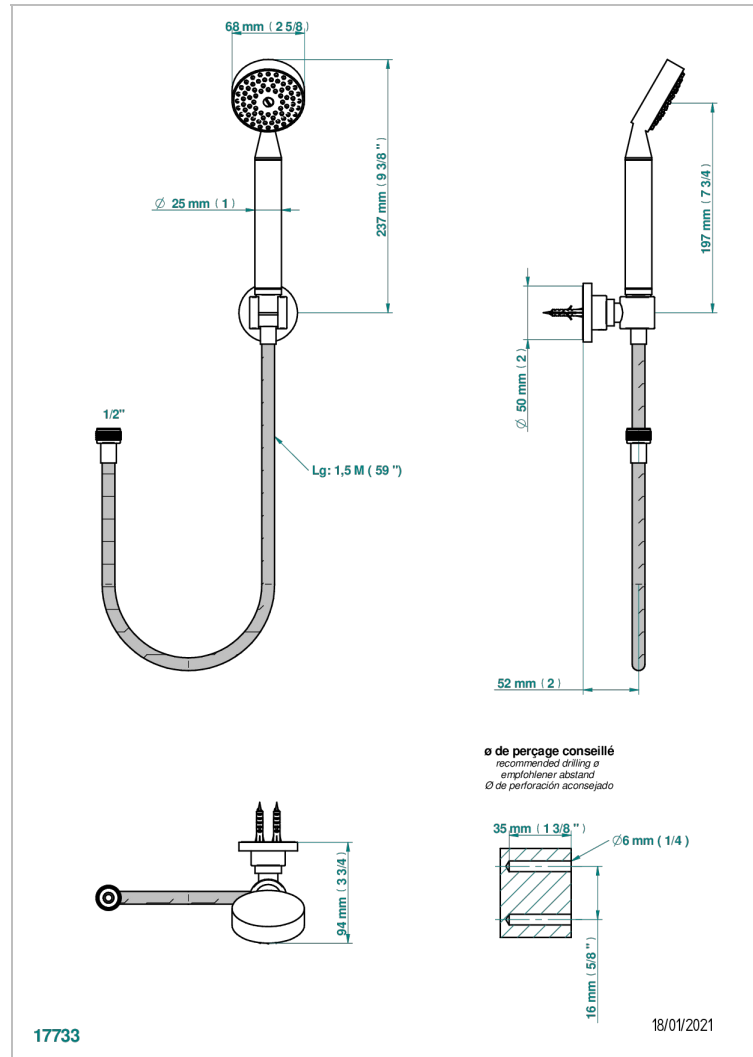

BAMBOU CLEAR CRYSTAL

A35-52A

Wall mounted stylised handshower, hose and fixed hook - no elbow

CHARACTERISTIC

- Bambo Clear crystal
- Wall mounted stylised handshower, hose and fixed hook - no elbow

TECHNICAL SPECS

- Recommandé : 3 bars (max. 5 bars) - Advised : 43,5 psi (max. 72 psi)
- 9,5 l/min à 3 bars (2.5 gpm at 43.5 psi)

AVAILABLE FINITIONS

Black ceram - D30
 Blush PVD - H62
 Brass color PVD - H49
 Brown bronze color PVD - F33
 Chrome polished - A02
 Chrome polished / gold polished - G02

Copper antique matt, coated - H07
 Gold color PVD - H52
 Gold mat - F07
 Gold polished - F01
 Graphite PVD - H64
 Light coated bronze - D01

Matt Umber PVD - H67
 Matt blush PVD - H60
 Matt brass color PVD - H50
 Matt brown bronze color PVD - F34
 Matt chrome (American satin) - C02
 Matt gold color PVD - H53

Matt graphite PVD - H65
 Matt nickel (American satin) - C01
 Matt nickel color PVD - H56
 Nickel antique / Sovereign - H28
 Nickel color PVD - H55
 Nickel polished - B01

Soft gold - F30
 Soft matt gold - F31
 Umber PVD - H66