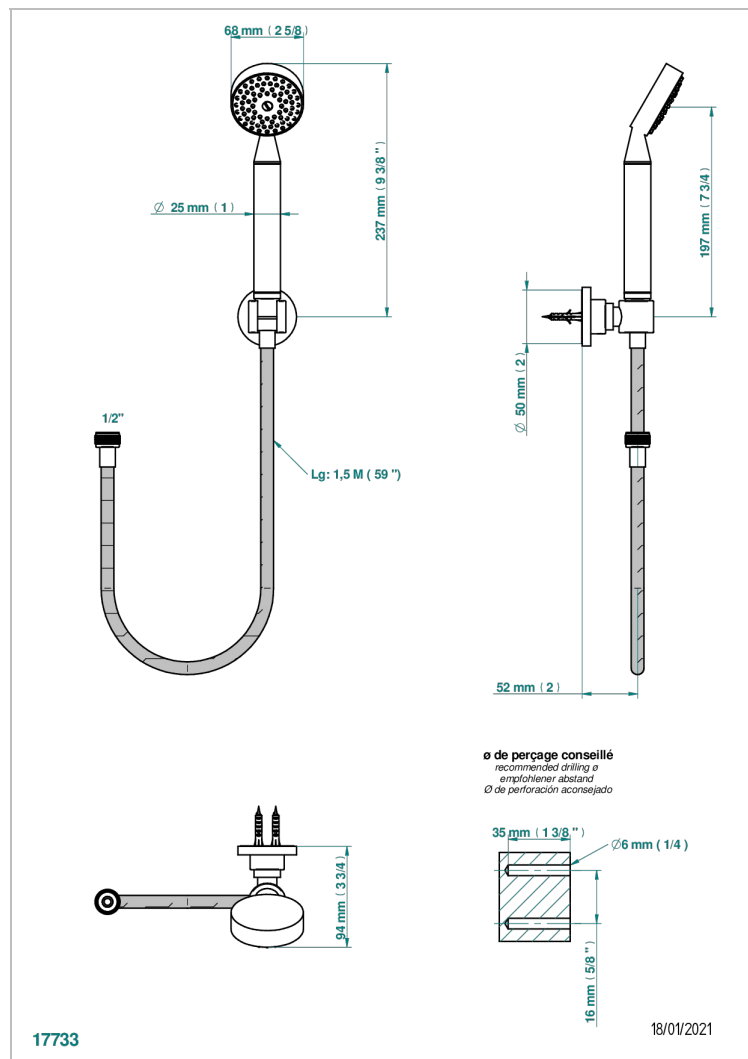

BAMBOU AMBER CRYSTAL

A34-52A

Wall mounted stylised handshower, hose and fixed hook - no elbow

CHARACTERISTIC

- Bambo Amber crystal
- Wall mounted stylised handshower, hose and fixed hook - no elbow

TECHNICAL SPECS

- Recommandé : 3 bars (max. 5 bars) - Advised : 43,5 psi (max. 72 psi)
- 9,5 l/min à 3 bars (2.5 gpm at 43.5 psi)

AVAILABLE FINITIONS

Black ceram - D30

Blush PVD - H62

Brass color PVD - H49

Brown bronze color PVD - F33

Chrome polished - A02

Chrome polished / gold polished - G02

Copper antique matt, coated - H07

Gold color PVD - H52

Gold mat - F07

Gold polished - F01

Graphite PVD - H64

Light coated bronze - D01

Matt nickel color PVD - H56

Nickel antique / Sovereign - H28

Nickel color PVD - H55

Nickel polished - B01

Soft gold - F30

Soft matt gold - F31

Umber PVD - H66