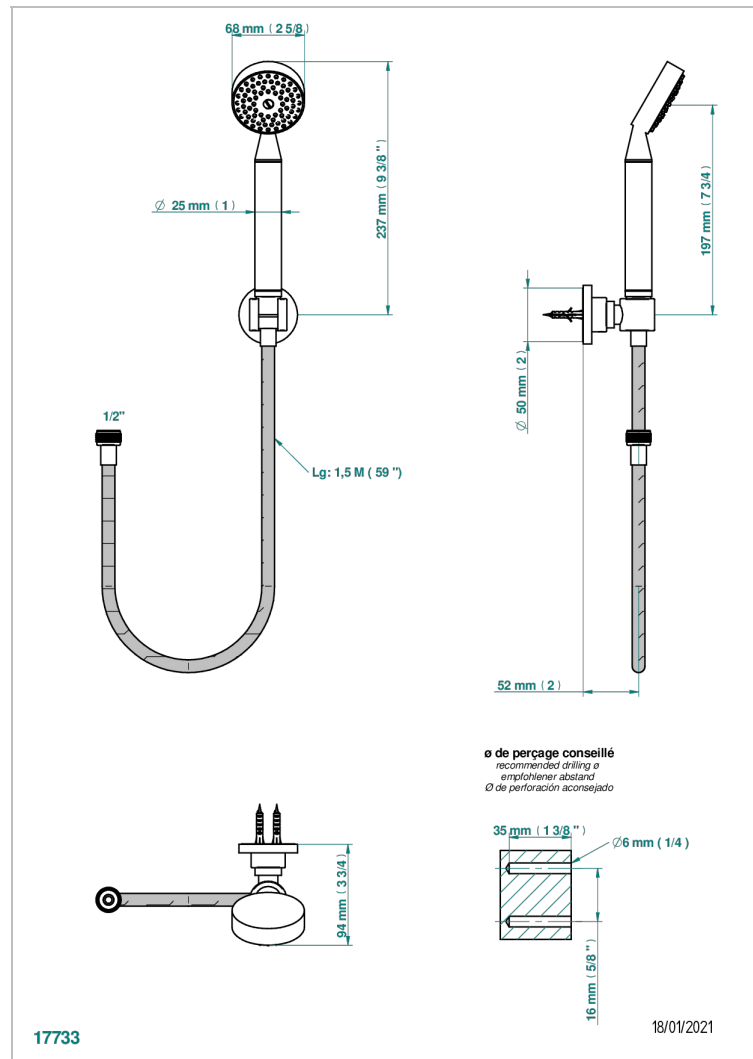

# BAMBOU BLACK CRYSTAL

A33-52A

THG<sup>®</sup>  
PARIS

Wall mounted stylised handshower, hose and fixed hook - no elbow

## CHARACTERISTIC

- Bambou Black crystal
- Wall mounted stylised handshower, hose and fixed hook - no elbow