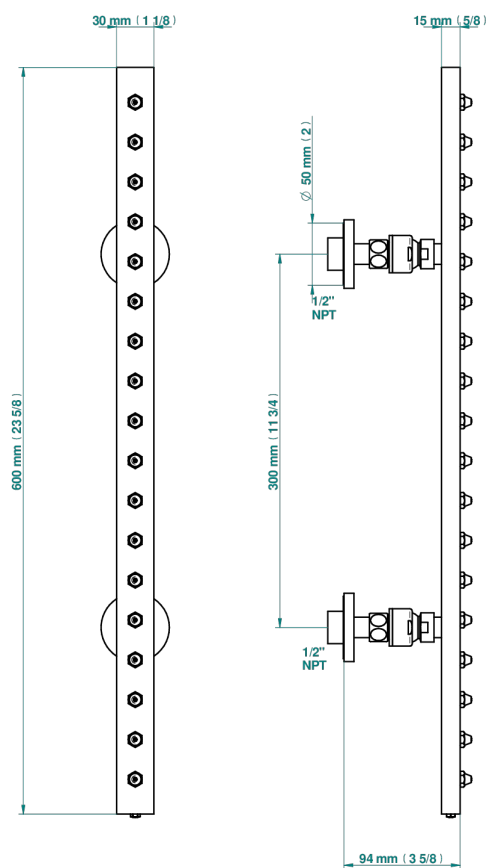

# INFINI WHITE PORCELAIN WITH GOLD DECOR

U2F-900/US

Rain-bar, rectangular with 18 picots, 23 1/2" long - with easyclean system

17731

11/01/2023

## CHARACTERISTIC

- Infini White Porcelain with Gold decor
- Rain-bar, rectangular with 18 picots, 23 1/2" long - with easyclean system

## TECHNICAL SPECS

- Recommandé : 3 bars (max. 5 bars) - Advised : 43,5 psi (max. 72 psi)
- 8 l/min à 3 bars (2.12 gpm at 43.5 psi)