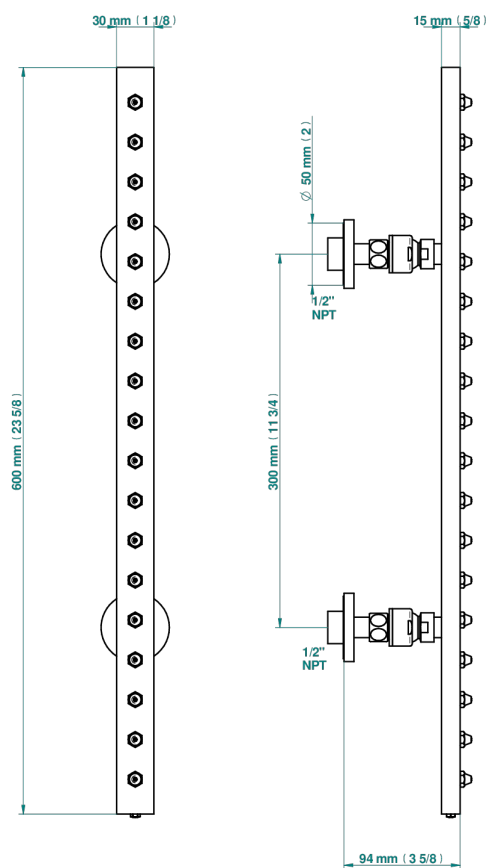

INFINI WHITE PORCELAIN WITH PLATINUM DECOR

U2E-900/US

Rain-bar, rectangular with 18 picots, 23 1/2" long - with easyclean system

17731

11/01/2023

CHARACTERISTIC

- Infini White Porcelain with Platinum decor
- Rain-bar, rectangular with 18 picots, 23 1/2" long - with easyclean system

TECHNICAL SPECS

- Recommandé : 3 bars (max. 5 bars) - Advised : 43,5 psi (max. 72 psi)
- 8 l/min à 3 bars (2.12 gpm at 43.5 psi)

AVAILABLE FINITIONS

Black ceram - D30
Blush PVD - H62
Brass color PVD - H49
Brown bronze color PVD - F33
Chrome polished - A02
Copper antique matt, coated - H07