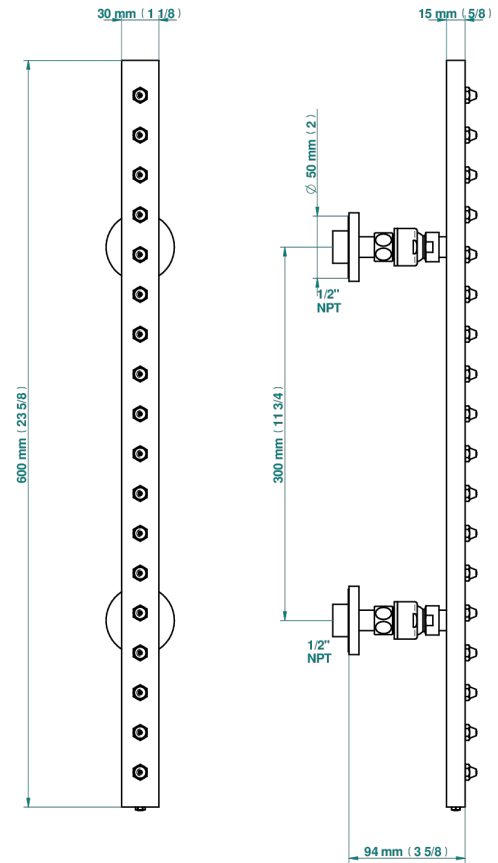

INFINI WHITE PORCELAIN

U2D-900/US

Rain-bar, rectangular with 18 picots, 23 1/2" long - with easyclean system

THG[®]
PARIS

17731

11/01/2023

CHARACTERISTIC

- Infini White Porcelain
- Rain-bar, rectangular with 18 picots, 23 1/2" long - with easyclean system

TECHNICAL SPECS

- Recommandé : 3 bars (max. 5 bars) - Advised : 43,5 psi (max. 72 psi)
- 8 l/min à 3 bars (2.12 gpm at 43.5 psi)

AVAILABLE FINITIONS

Black ceram - D30
Blush PVD - H62
Brass color PVD - H49
Brown bronze color PVD - F33
Chrome polished - A02
Copper antique matt, coated - H07