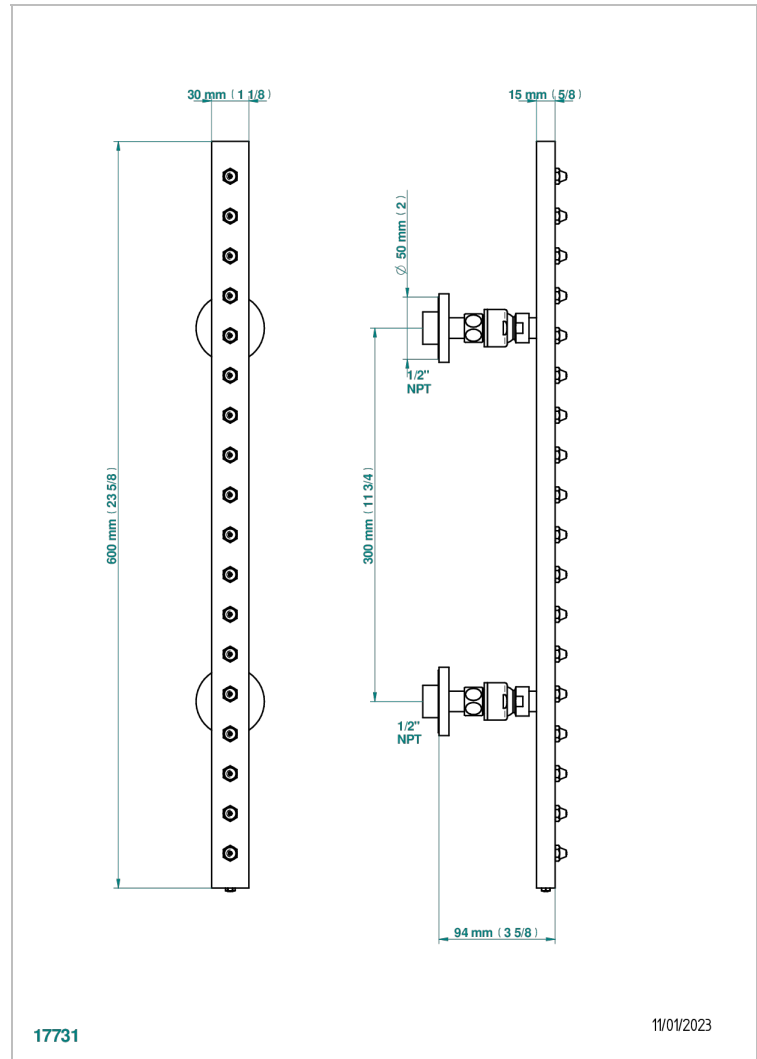

LE 11 WITH LEVER HANDLES

U2B-900/US

Rain-bar, rectangular with 18 picots, 23 1/2" long - with easyclean system

CHARACTERISTIC

- Le 11 with lever handles
- Rain-bar, rectangular with 18 picots, 23 1/2" long - with easyclean system

TECHNICAL SPECS

- Recommandé : 3 bars (max. 5 bars) - Advised : 43,5 psi (max. 72 psi)
- 8 l/min à 3 bars (2.12 gpm at 43.5 psi)

AVAILABLE FINITIONS

Black ceram - D30
Blush PVD - H62
Brass color PVD - H49
Brown bronze color PVD - F33
Chrome polished - A02
Chrome polished / gold polished - G02

Matt graphite PVD - H65
Matt nickel (American satin) - C01
Matt nickel color PVD - H56
Nickel antique / Sovereign - H28
Nickel color PVD - H55
Nickel polished - B01

Soft gold - F30
Soft matt gold - F31
Umber PVD - H66