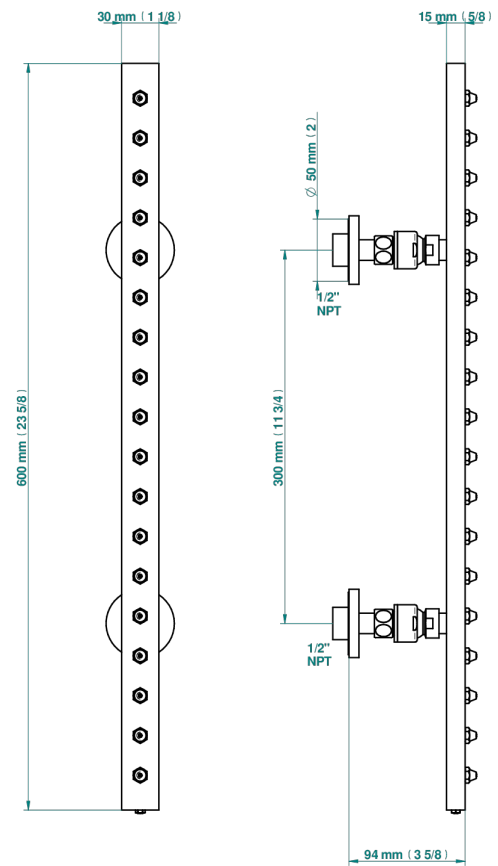

LE 11

U2A-900/US

Rain-bar, rectangular with 18 picots, 23 1/2" long - with easyclean system

17731

11/01/2023

CHARACTERISTIC

- Le 11
- Rain-bar, rectangular with 18 picots, 23 1/2" long - with easyclean system

TECHNICAL SPECS

- Recommandé : 3 bars (max. 5 bars) - Advised : 43,5 psi (max. 72 psi)
- 8 l/min à 3 bars (2.12 gpm at 43.5 psi)

AVAILABLE FINITIONS

Black ceram - D30
Blush PVD - H62
Brass color PVD - H49
Brown bronze color PVD - F33
Chrome polished - A02
Chrome polished / gold polished - G02