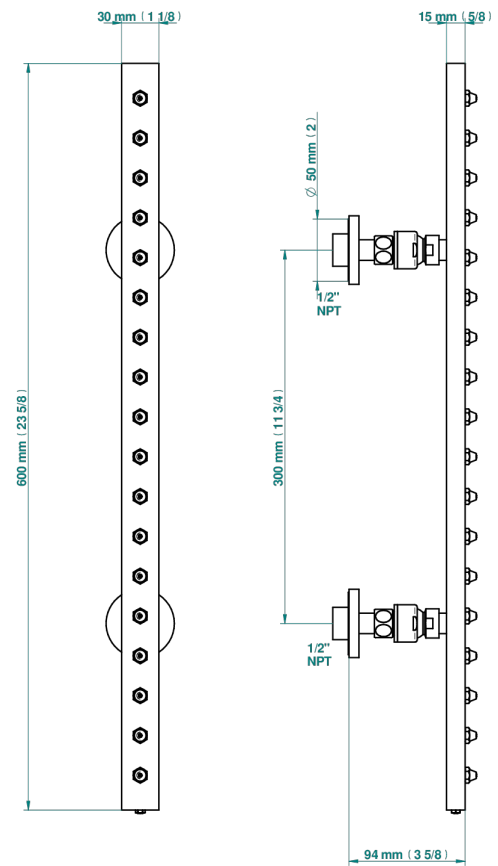

YOKO DELTA HOWLITE

G7W-900/US

Rain-bar, rectangular with 18 picots, 23 1/2" long - with easyclean system

17731

11/01/2023

CHARACTERISTIC

- Yoko Delta Howlite
- Rain-bar, rectangular with 18 picots, 23 1/2" long - with easyclean system

TECHNICAL SPECS

- Recommandé : 3 bars (max. 5 bars) - Advised : 43,5 psi (max. 72 psi)
- 8 l/min à 3 bars (2.12 gpm at 43.5 psi)

AVAILABLE FINITIONS

Black ceram - D30
Blush PVD - H62
Brass color PVD - H49
Brown bronze color PVD - F33
Chrome polished - A02
Gold color PVD - H52