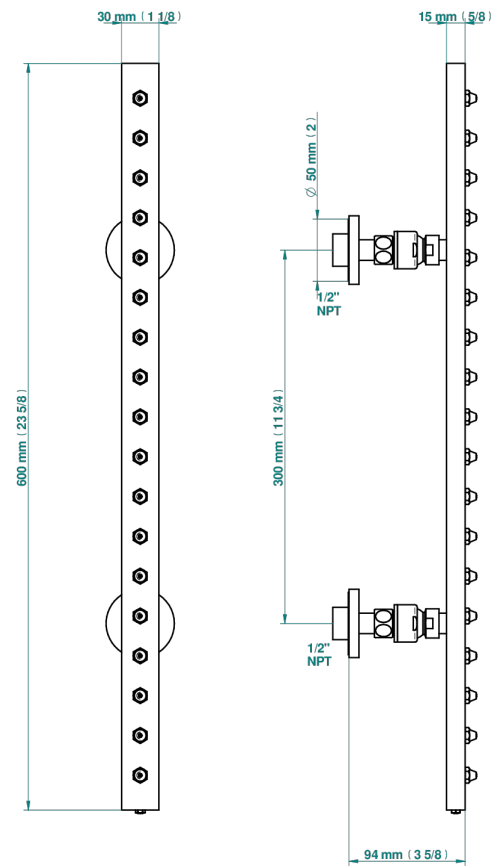

SPIRIT WITH LEVER HANDLES

G58-900/US

Rain-bar, rectangular with 18 picots, 23 1/2" long - with easyclean system

17731

11/01/2023

CHARACTERISTIC

- Spirit with lever handles
- Rain-bar, rectangular with 18 picots, 23 1/2" long - with easyclean system

TECHNICAL SPECS

- Recommandé : 3 bars (max. 5 bars) - Advised : 43,5 psi (max. 72 psi)
- 8 l/min à 3 bars (2.12 gpm at 43.5 psi)

AVAILABLE FINITIONS

Black ceram - D30
Blush PVD - H62
Brass color PVD - H49
Brown bronze color PVD - F33
Chrome polished - A02
Chrome polished / gold polished - G02