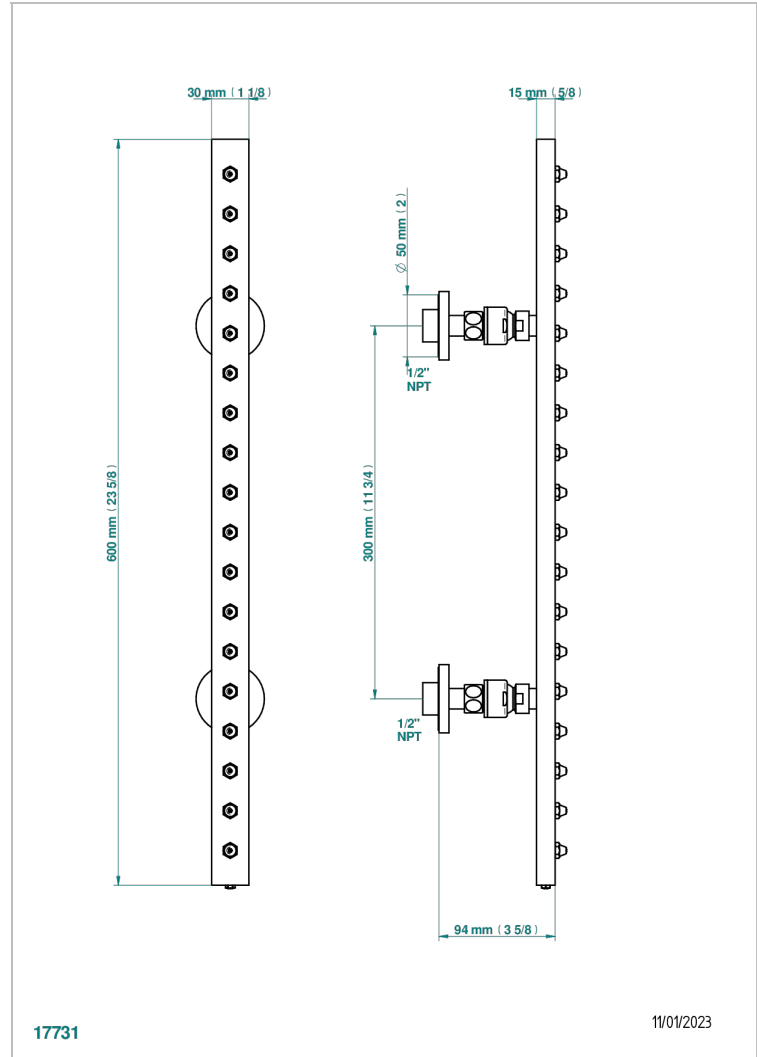

MONTAIGNE VENUS WHITE MARBLE WITH LEVER HANDLES

G3W-900/US

Rain-bar, rectangular with 18 picots, 23 1/2" long - with easyclean system

CHARACTERISTIC

- Montaigne Vénus white marble with lever handles
- Rain-bar, rectangular with 18 picots, 23 1/2" long - with easyclean system

TECHNICAL SPECS

- Recommandé : 3 bars (max. 5 bars) - Advised : 43,5 psi (max. 72 psi)
- 8 l/min à 3 bars (2.12 gpm at 43.5 psi)

AVAILABLE FINITIONS

Black ceram - D30
Blush PVD - H62
Brass color PVD - H49
Brown bronze color PVD - F33
Chrome polished - A02
Chrome polished / gold polished - G02

Matt graphite PVD - H65
Matt nickel (American satin) - C01
Matt nickel color PVD - H56
Nickel antique / Sovereign - H28
Nickel color PVD - H55
Nickel polished - B01

Soft gold - F30
Soft matt gold - F31
Umber PVD - H66