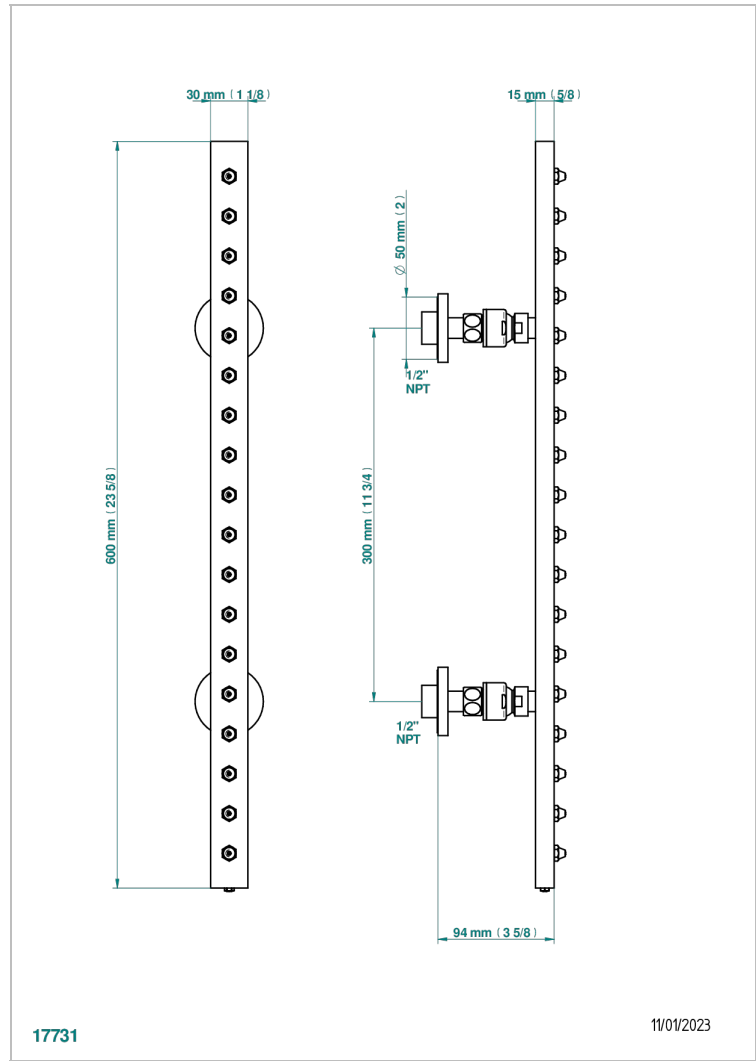

MONTAIGNE VENUS WHITE MARBLE

G3V-900/US

Rain-bar, rectangular with 18 picots, 23 1/2" long - with easyclean system

CHARACTERISTIC

- Montaigne Vénus white marble
- Rain-bar, rectangular with 18 picots, 23 1/2" long - with easyclean system

TECHNICAL SPECS

- Recommandé : 3 bars (max. 5 bars) - Advised : 43,5 psi (max. 72 psi)
- 8 l/min à 3 bars (2.12 gpm at 43.5 psi)

AVAILABLE FINITIONS

Black ceram - D30
Blush PVD - H62
Brass color PVD - H49
Brown bronze color PVD - F33
Chrome polished - A02
Chrome polished / gold polished - G02