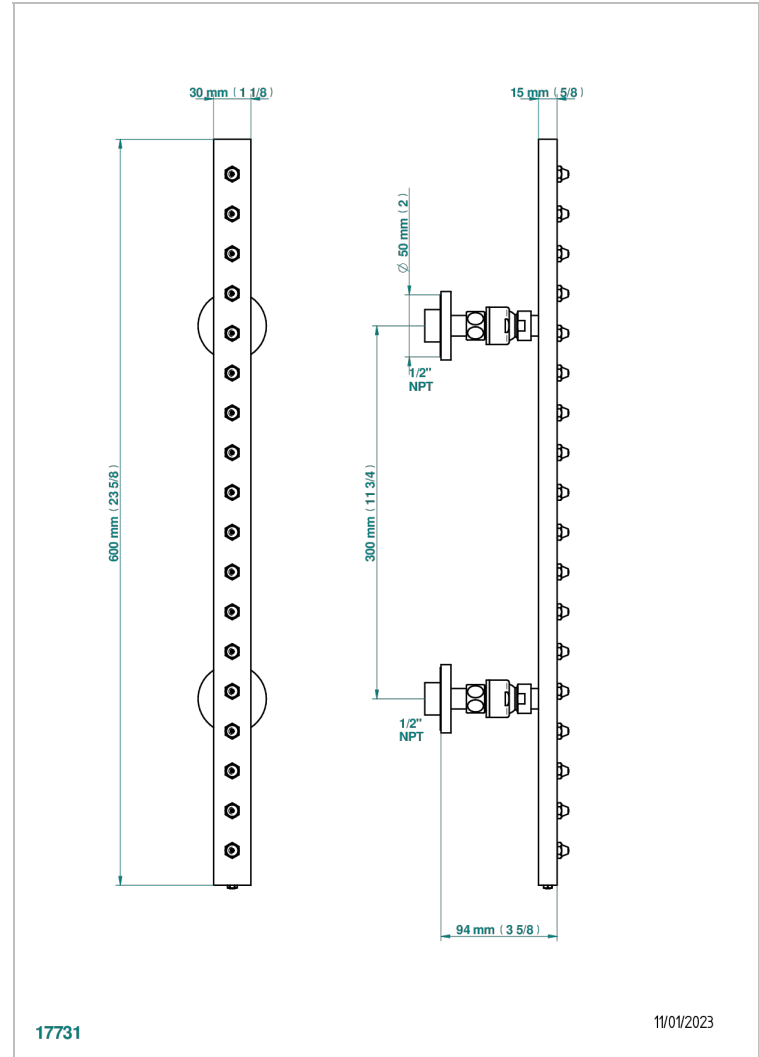

MONTAIGNE LEONARDO GREY MARBLE WITH LEVER HANDLES

G3U-900/US

Rain-bar, rectangular with 18 picots, 23 1/2" long - with easyclean system

CHARACTERISTIC

- Montaigne Leonardo Grey marble with lever handles
- Rain-bar, rectangular with 18 picots, 23 1/2" long - with easyclean system

TECHNICAL SPECS

- Recommandé : 3 bars (max. 5 bars) - Advised : 43,5 psi (max. 72 psi)
- 8 l/min à 3 bars (2.12 gpm at 43.5 psi)

AVAILABLE FINITIONS

Black ceram - D30
Blush PVD - H62
Brass color PVD - H49
Brown bronze color PVD - F33
Chrome polished - A02
Chrome polished / gold polished - G02

Matt graphite PVD - H65
Matt nickel (American satin) - C01
Matt nickel color PVD - H56
Nickel antique / Sovereign - H28
Nickel color PVD - H55
Nickel polished - B01

Soft gold - F30
Soft matt gold - F31
Umber PVD - H66